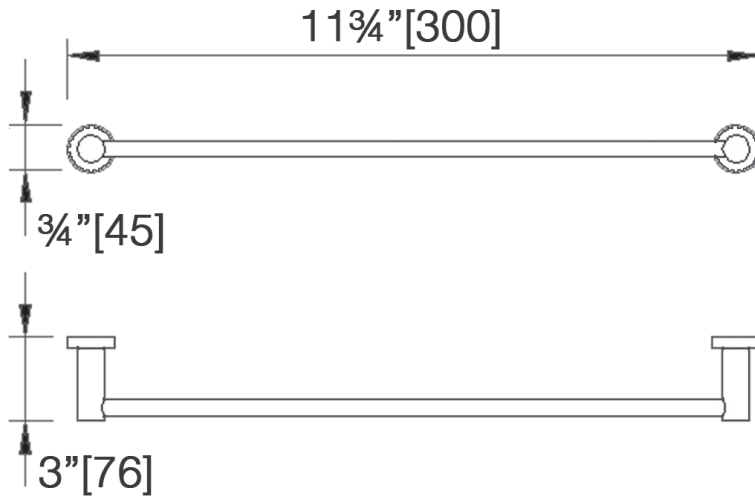

Tyme

Single Towel Bar - Small

T2612 ____ (specify finish)

LALOO ACCESSORIES

SERVICE@LALOO.CA

866-305-2566

Available Finishes

C chrome

MB matte black

towel hanging space - 9 3/8" [237mm]

Complementary Accessories

- robe hook
- single towel bar (small)
- single towel bar (medium)
- single towel bar
- extended double towel bar
- hand towel ring
- paper holder

- double paper holder (3025C)

Use metric dimensions for greatest accuracy. Specifications are subject to change without notice.

A
CELEBRATION
of ART &
FUNCTION