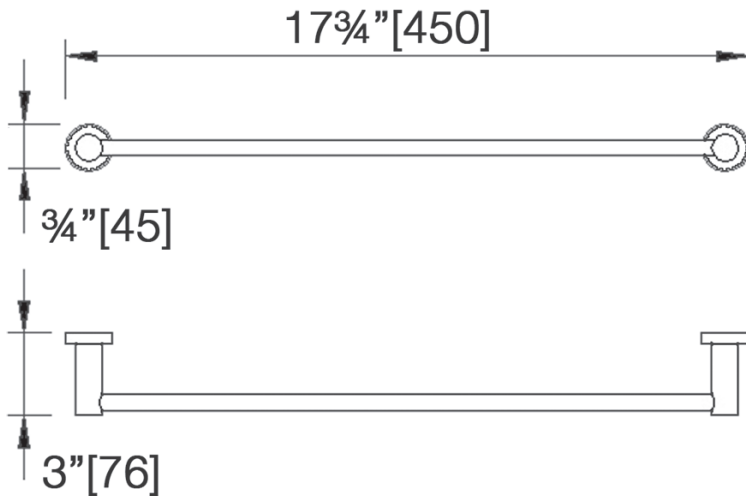

Tyme

Single Towel Bar - Medium

T2618 ____ (specify finish)

LALOO ACCESSORIES

SERVICE@LALOO.CA

866-305-2566

Available Finishes

C chrome

MB matte black

towel hanging space - 15 1/8" [383mm]

Complementary Accessories

- robe hook
- single towel bar (small)
- single towel bar (medium)
- single towel bar
- extended double towel bar
- hand towel ring
- paper holder

- double paper holder (3025C)

Use metric dimensions for greatest accuracy. Specifications are subject to change without notice.

A
CELEBRATION
of ART &
FUNCTION