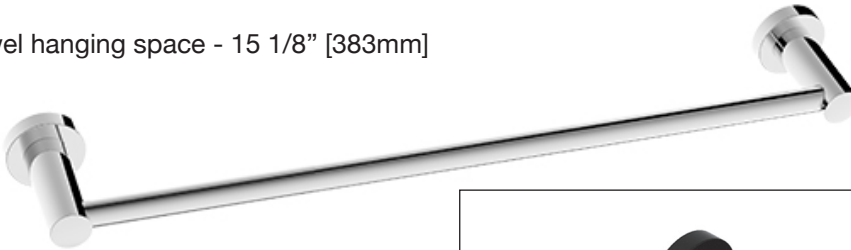

Tyme

Single Towel Bar - Medium

T2618 ____ (specify finish)

LALOO ACCESSORIES

SERVICE@LALOO.CA

866-305-2566

Available Finishes

C chrome

MB matte black

towel hanging space - 15 1/8" [383mm]

Complementary Accessories

- robe hook
- single towel bar (small)
- single towel bar (medium)
- single towel bar
- extended double towel bar
- hand towel ring
- paper holder

- double paper holder (3025C)

Use metric dimensions for greatest accuracy. Specifications are subject to change without notice.

A
CELEBRATION
of ART &
FUNCTION