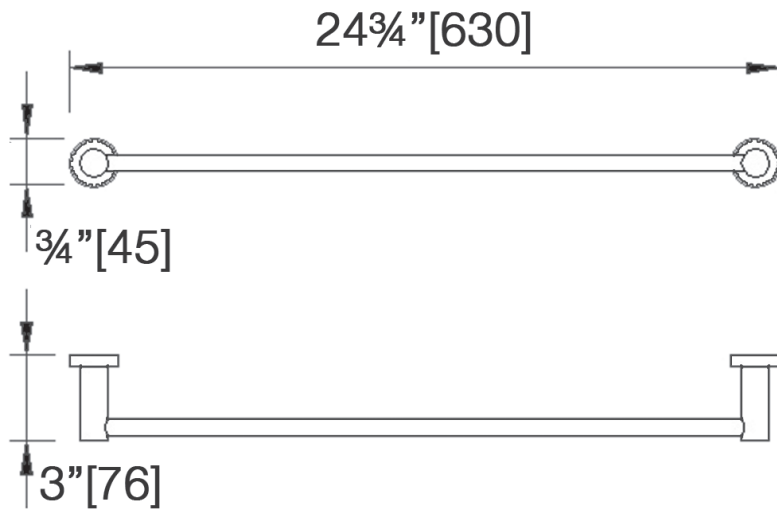

**Tyme**

**Single Towel Bar**

T2624 \_\_\_\_ (specify finish)

LALOO ACCESSORIES

SERVICE@LALOO.CA

866-305-2566

**Available Finishes**

C chrome

MB matte black

towel hanging space - 22 1/8" [563mm]

**Complementary Accessories**

- robe hook
- single towel bar (small)
- single towel bar (medium)
- single towel bar
- extended double towel bar
- hand towel ring
- paper holder

- double paper holder (3025C)

*Use metric dimensions for greatest accuracy. Specifications are subject to change without notice.*

A  
CELEBRATION  
of ART &  
FUNCTION