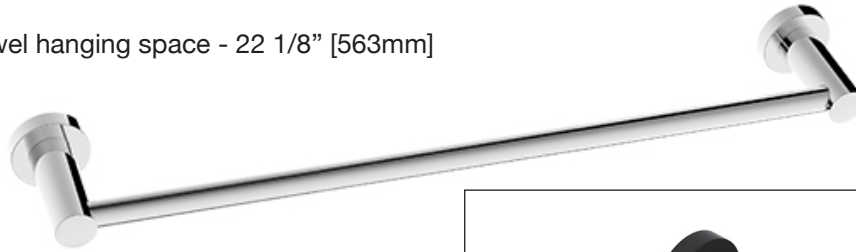

**Tyme**

**Single Towel Bar**

T2624 \_\_\_\_ (specify finish)

LALOO ACCESSORIES

SERVICE@LALOO.CA

866-305-2566

**Available Finishes**

C chrome

MB matte black

towel hanging space - 22 1/8" [563mm]

**Complementary Accessories**

- robe hook
- single towel bar (small)
- single towel bar (medium)
- single towel bar
- extended double towel bar
- hand towel ring
- paper holder

- double paper holder (3025C)

*Use metric dimensions for greatest accuracy. Specifications are subject to change without notice.*

A  
CELEBRATION  
of ART &  
FUNCTION