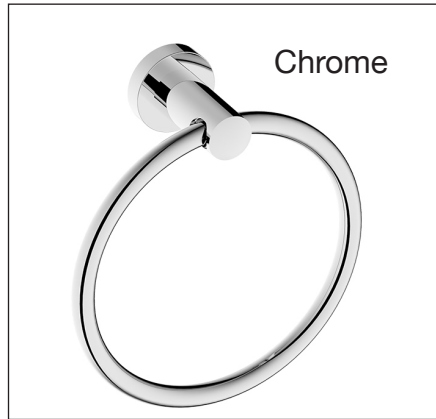

Tyme

Hand Towel Ring

T2680 ____ (specify finish)

LALOO ACCESSORIES

SERVICE@LALOO.CA

866-305-2566

Matte Black

towel hanging space - 5 7/8" [149mm]

Chrome

2 5/8" [67]

Complementary Accessories

- robe hook
- single towel bar (small)
- single towel bar (medium)
- single towel bar
- extended double towel bar
- hand towel ring
- paper holder

- double paper holder (3025C)