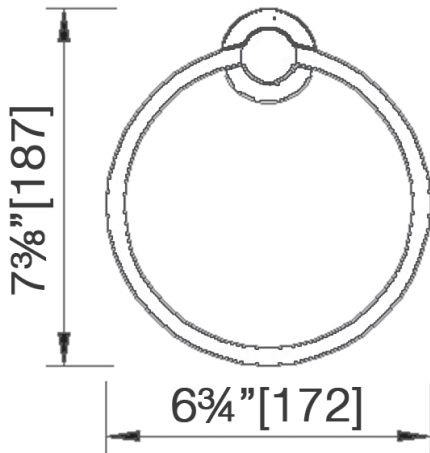

Tyme

Hand Towel Ring

T2680 ____ (specify finish)

LALOO ACCESSORIES

SERVICE@LALOO.CA

866-305-2566

Matte Black

towel hanging space - 5 7/8" [149mm]

Chrome

2 5/8" [67]

Complementary Accessories

- robe hook
- single towel bar (small)
- single towel bar (medium)
- single towel bar
- extended double towel bar
- hand towel ring
- paper holder

- double paper holder (3025C)

Available Finishes

C chrome

MB matte black

Use metric dimensions for greatest accuracy. Specifications are subject to change without notice.

A
CELEBRATION
of ART &
FUNCTION