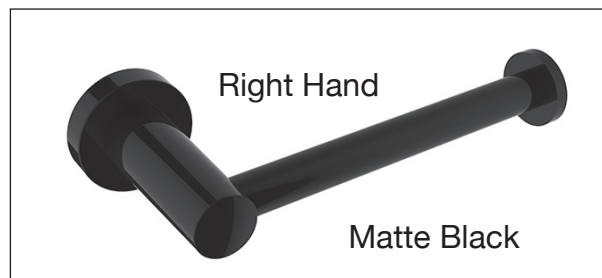

## Paper Holder

T2686RH (right hand) \_\_\_\_ (specify finish)

T2686LH (left hand) \_\_\_\_ (specify finish)

LALOO ACCESSORIES

SERVICE@LALOO.CA

866-305-2566