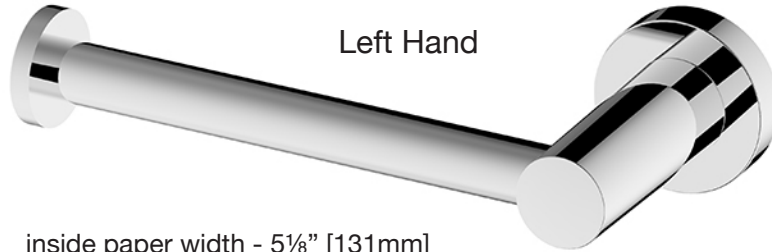

## Paper Holder

T2686RH (right hand) \_\_\_\_ (specify finish)

T2686LH (left hand) \_\_\_\_ (specify finish)

LALOO ACCESSORIES

SERVICE@LALOO.CA

866-305-2566