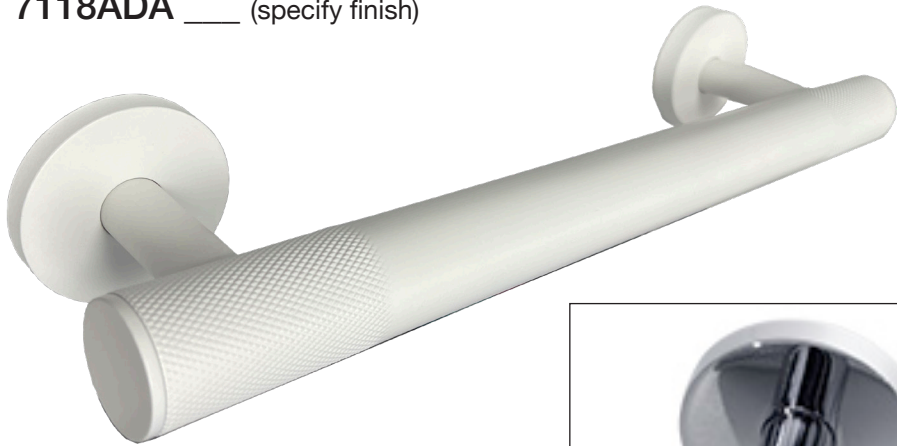

ADA Safety Grab Bars

Knurled Accent - 20³/₈"

7118ADA ____ (specify finish)

LALOO ACCESSORIES

SERVICE@LALOO.CA

866-305-2566

Available Finishes

-  C chrome
-  PN polished nickel
-  BN brushed nickel
-  GD polished gold
-  BG brushed gold
-  MB matte black
-  MC matte black & chrome
-  MG matte Black & brushed gold
-  WF white frost
-  SG stone grey

Complementary Accessories

Wire Basket
3381

Shower Squeegee
S0100 or S0200

Use metric dimensions for greatest accuracy. Specifications are subject to change without notice.

A
CELEBRATION
of ART &
FUNCTION