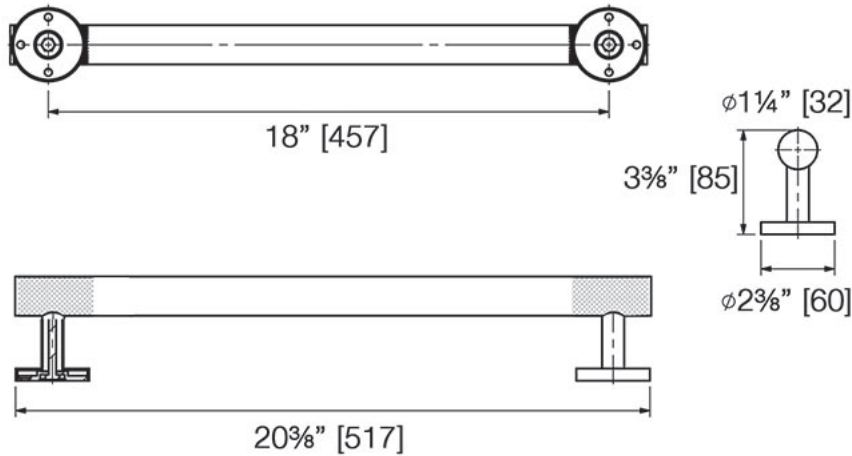

ADA Safety Grab Bars

Knurled Accent - 20³/₈"

7118ADA ____ (specify finish)

LALOO ACCESSORIES

SERVICE@LALOO.CA

866-305-2566

Available Finishes

-  C chrome
-  PN polished nickel
-  BN brushed nickel
-  GD polished gold
-  BG brushed gold
-  MB matte black
-  MC matte black & chrome
-  MG matte Black & brushed gold
-  WF white frost
-  SG stone grey

Complementary Accessories

Wire Basket
3381

Shower Squeegee
S0100 or S0200

Use metric dimensions for greatest accuracy. Specifications are subject to change without notice.

A
CELEBRATION
of ART &
FUNCTION