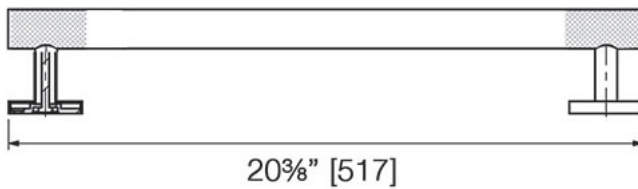

ADA Safety Grab Bars

Knurled Accent - 26³/₈"

7124ADA ____ (specify finish)

LALOO ACCESSORIES

SERVICE@LALOO.CA

866-305-2566

ø1 1/4" [32]

3 3/8" [85]

ø2 3/8" [60]

Available Finishes

C chrome

PN polished nickel

BN brushed nickel

GD polished gold

BG brushed gold

MB matte black

MC matte black & chrome

MG matte Black & brushed gold

WF white frost

SG stone grey

Complementary Accessories

Wire Basket
3381

Shower Squeegee
S0100 or S0200

Use metric dimensions for greatest accuracy. Specifications are subject to change without notice.