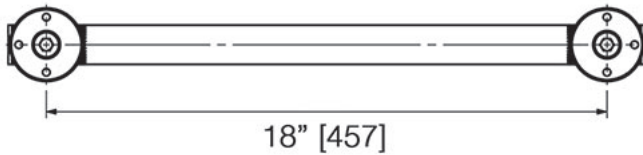

ADA Safety Grab Bars

Knurled Accent - 26³/₈"

7124ADA ____ (specify finish)

LALOO ACCESSORIES

SERVICE@LALOO.CA

866-305-2566

ø1 1/4" [32]

3 3/8" [85]

ø2 3/8" [60]

Available Finishes

C chrome

PN polished nickel

BN brushed nickel

GD polished gold

BG brushed gold

MB matte black

MC matte black & chrome

MG matte Black & brushed gold

WF white frost

SG stone grey

Complementary Accessories

Wire Basket
3381

Shower Squeegee
S0100 or S0200

Use metric dimensions for greatest accuracy. Specifications are subject to change without notice.