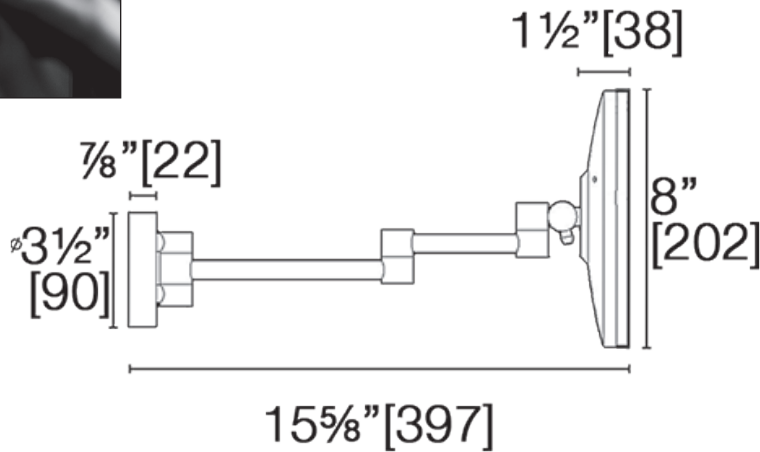

2035 C

Plug-in LED Wallmount Swing Mirror
with acrylic face

LALOO ACCESSORIES

SERVICE@LALOO.CA

866-305-2566

Available Finishes

C chrome

Magnification - 5x
Wattage - 4.2
Voltage - 110
Kelvin - 6000
Lumens - 504

Cord extension = up to 36" [915]

Complementary Accessories

floor stand towel bar
9003

bowl brush and holder
9301

*Use metric dimensions for
greatest accuracy.
Specifications are subject to
change without notice.*