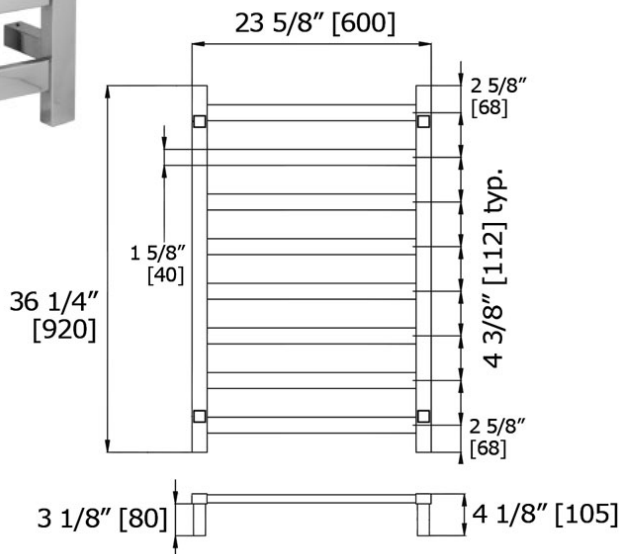

## 8 Bar Warmer

ETW84-2 \_\_\_\_ (specify finish)

LALOO ACCESSORIES

SERVICE@LALOO.CA

866-305-2566

towel hanging space  
17 3/8" [520mm]"

MB - matte black

Use metric dimensions for  
greatest accuracy.  
Specifications are subject to  
change without notice.

A  
CELEBRATION  
of ART &  
FUNCTION