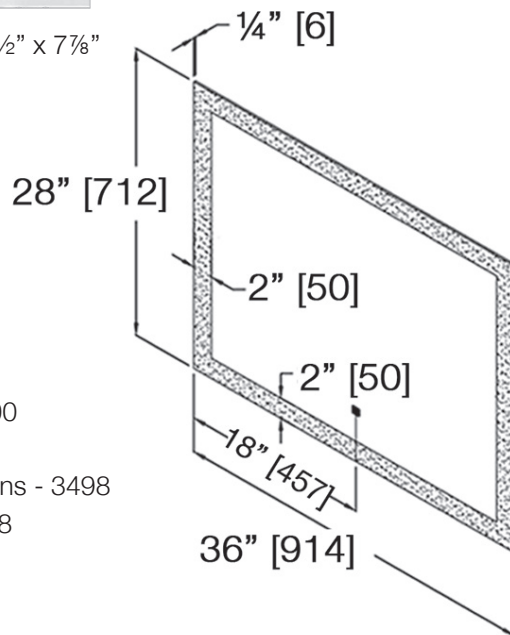

LED Mirrors

Rectangular Halo Perimeter LED Lighting
M03628LA

LALOO ACCESSORIES
SERVICE@LALOO.CA
866-305-2566

Antifog Mat - 25½" x 7⅞"

Kelvin Colour - 6000
Wattage - 38.16
Source Light Lumens - 3498
LLD Lumens - 2798

Mirror Features

The temperature of colour is measured in Kelvins, ranging from 1,000K to 10,000K.

Natural sunlight varies from 5,000K to 6500K. The higher end of the scale has a "cooler" feel to it and has a more white or blue colour hue.

The lower end of the scale range has a "warmer" feel with a more orange or yellow hue to the colour.

A simple table to predict the brightness (lumens) of a LED mirror knowing the brightness of an incandescent bulb (w).

Use metric dimensions for greatest accuracy.
Specifications are subject to change without notice.

A
CELEBRATION
of ART &
FUNCTION