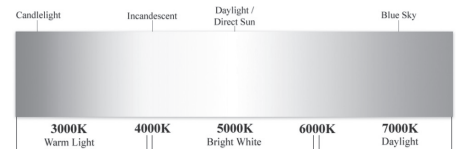

LED Mirrors

Rectangular Halo Perimeter LED Lighting
M03628LA

LALOO ACCESSORIES
SERVICE@LALOO.CA
866-305-2566

Antifog Mat - 25½" x 7⅞"

Kelvin Colour - 6000
Wattage - 38.16
Source Light Lumens - 3498
LLD Lumens - 2798

Mirror Features

The temperature of colour is measured in Kelvins, ranging from 1,000K to 10,000K.

Natural sunlight varies from 5,000K to 6500K. The higher end of the scale has a "cooler" feel to it and has a more white or blue colour hue.

The lower end of the scale range has a "warmer" feel with a more orange or yellow hue to the colour.

A simple table to predict the brightness (lumens) of a LED mirror knowing the brightness of an incandescent bulb (w).