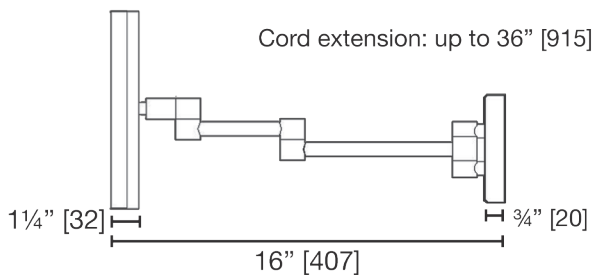

2020 C
LED Wallmount Swing Mirror
 with chrome trim - Plug-in

LALOO ACCESSORIES
 SERVICE@LALOO.CA
 866-305-2566

Available Finish

C chrome

Magnification - **5x**
 Wattage - **4.8**
 Voltage - **110**
 Kelvin - **6000**
 Lumens - **576**

Complementary Accessories

floor stand towel bar
9016

bowl brush and holder
9300

Use metric dimensions for greatest accuracy. Specifications are subject to change without notice.

A
 CELEBRATION
 of ART &
 FUNCTION