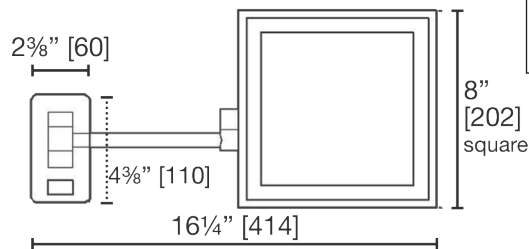

2020 C
LED Wallmount Swing Mirror
 with chrome trim - Plug-in

LALOO ACCESSORIES
 SERVICE@LALOO.CA
 866-305-2566

Available Finish

C chrome

Magnification - **5x**
 Wattage - **4.8**
 Voltage - **110**
 Kelvin - **6000**
 Lumens - **576**

Complementary Accessories

floor stand towel bar
9016

bowl brush and holder
9300

Use metric dimensions for greatest accuracy. Specifications are subject to change without notice.

A
 CELEBRATION
 of ART &
 FUNCTION