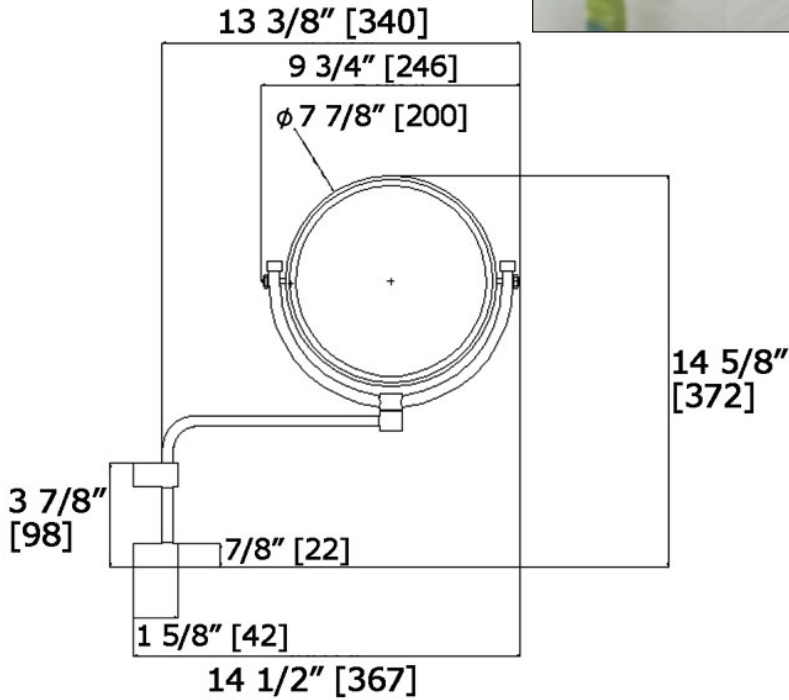

2811 C
Non-Lit Swing Mirror

LALOO ACCESSORIES
SERVICE@LALOO.CA
866-305-2566

Available Finish

C chrome

Complementary Accessories

floor stand towel bar
9003

bowl brush and holder
9301

Use metric dimensions for greatest accuracy. Specifications are subject to change without notice.