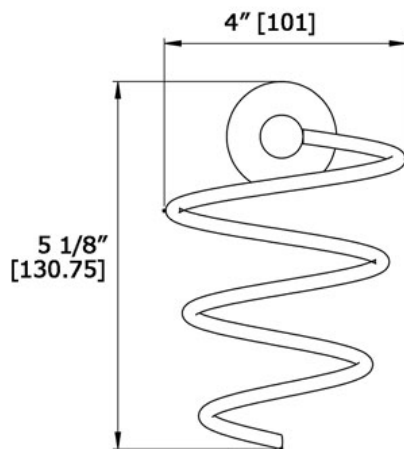

# boutique

Hot Styling Cone - round flange  
3230R C

LALOO ACCESSORIES  
SERVICE@LALOO.CA  
866-305-2566

*Available Finishes*

C chrome

**Complementary Accessories**

Tyme Collection includes:

- single towel bar (small)
- single towel bar (medium)
- single towel bar
- double towel bar
- robe hook
- hand towel ring
- paper holder
- towel shelf

*Use metric dimensions for greatest accuracy. Specifications are subject to change without notice.*

A  
CELEBRATION  
of ART &  
FUNCTION