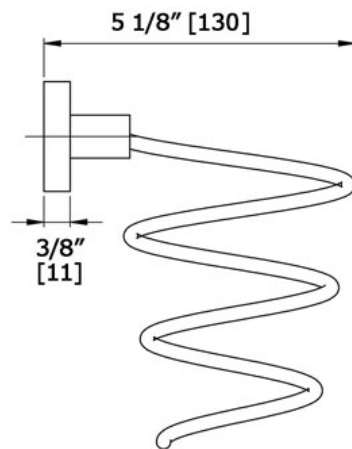

# boutique

Hot Styling Cone - round flange  
3230R C

LALOO ACCESSORIES  
SERVICE@LALOO.CA  
866-305-2566

*Available Finishes*

C chrome

**Complementary Accessories**

Tyme Collection includes:

- single towel bar (small)
- single towel bar (medium)
- single towel bar
- double towel bar
- robe hook
- hand towel ring
- paper holder
- towel shelf

*Use metric dimensions for greatest accuracy. Specifications are subject to change without notice.*

A  
CELEBRATION  
of ART &  
FUNCTION