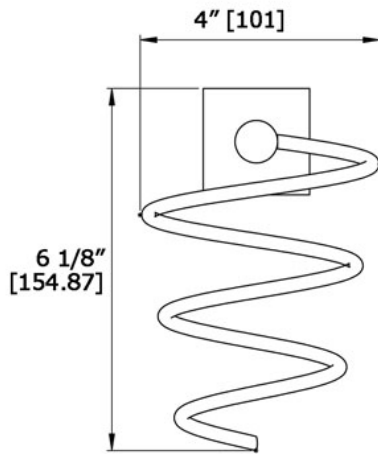

boutique

Hot Styling Cone - square flange
3230S C

LALOO ACCESSORIES
SERVICE@LALOO.CA
866-305-2566

Complementary Accessories

Hero Collection includes:

- single towel bar (small)
- single towel bar (medium)
- single towel bar
- double towel bar
- robe hook
- hand towel ring
- paper holder
- towel shelf

Available Finishes

C chrome

Use metric dimensions for greatest accuracy. Specifications are subject to change without notice.

A
CELEBRATION
of ART &
FUNCTION