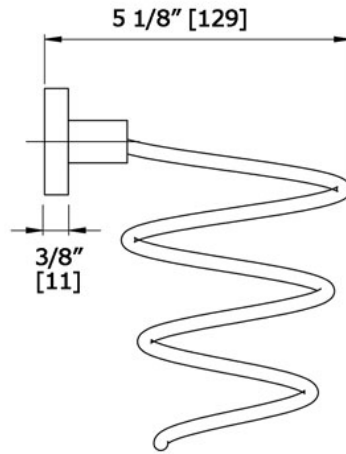

boutique

Hot Styling Cone - square flange
3230S C

LALOO ACCESSORIES
SERVICE@LALOO.CA
866-305-2566

Complementary Accessories

Hero Collection includes:

- single towel bar (small)
- single towel bar (medium)
- single towel bar
- double towel bar
- robe hook
- hand towel ring
- paper holder
- towel shelf

Available Finishes

C chrome

Use metric dimensions for greatest accuracy. Specifications are subject to change without notice.

A
CELEBRATION
of ART &
FUNCTION