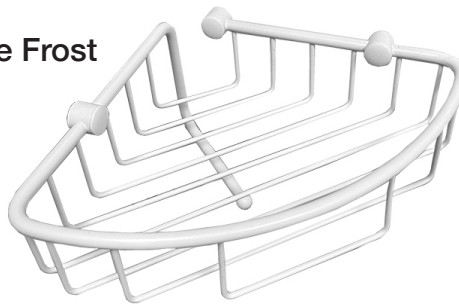

boutique

Corner Wire Basket

3381 ____ [specify finish]

LALOO ACCESSORIES
SERVICE@LALOO.CA
866-305-2566

White Frost

Available Finishes

C chrome

PN polished nickel

BN brushed nickel

GD polished gold

BG brushed gold

MB matte black

WF white frost

SG stone grey

Complementary Accessories

3 Hook - Stacked Hinged Pivot
8654 C

Bowl Brush & Holder
9301

*Use metric dimensions for
greatest accuracy.
Specifications are subject to
change without notice.*

A
CELEBRATION
of ART &
FUNCTION