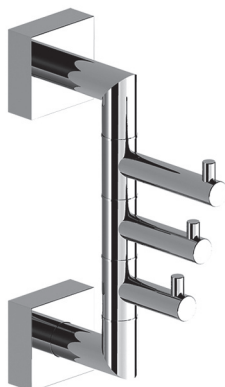

boutique

Corner Wire Basket

3381 ____ [specify finish]

LALOO ACCESSORIES
SERVICE@LALOO.CA
866-305-2566

White Frost

Available Finishes

C chrome

PN polished nickel

BN brushed nickel

GD polished gold

BG brushed gold

MB matte black

WF white frost

SG stone grey

Complementary Accessories

3 Hook - Stacked Hinged Pivot
8654 C

Bowl Brush & Holder
9301

*Use metric dimensions for
greatest accuracy.
Specifications are subject to
change without notice.*

A
CELEBRATION
of ART &
FUNCTION