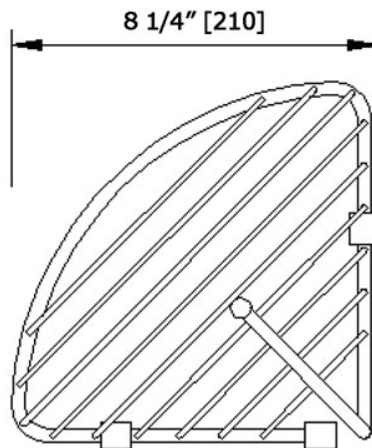

boutique

Corner Wire Basket

3381 ____ [specify finish]

LALOO ACCESSORIES
SERVICE@LALOO.CA
866-305-2566

White Frost

Available Finishes

C chrome

PN polished nickel

Bowl Brush & Holder
9301

*Use metric dimensions for
greatest accuracy.
Specifications are subject to
change without notice.*

A
CELEBRATION
of ART &
FUNCTION