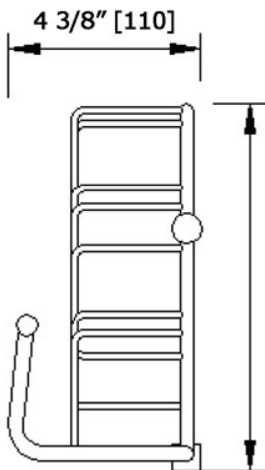

boutique

Corner Wire Basket

3381 ____ [specify finish]

LALOO ACCESSORIES
SERVICE@LALOO.CA
866-305-2566

White Frost

Available Finishes

C chrome

PN polished nickel

Bowl Brush & Holder
9301

*Use metric dimensions for
greatest accuracy.
Specifications are subject to
change without notice.*

A
CELEBRATION
of ART &
FUNCTION