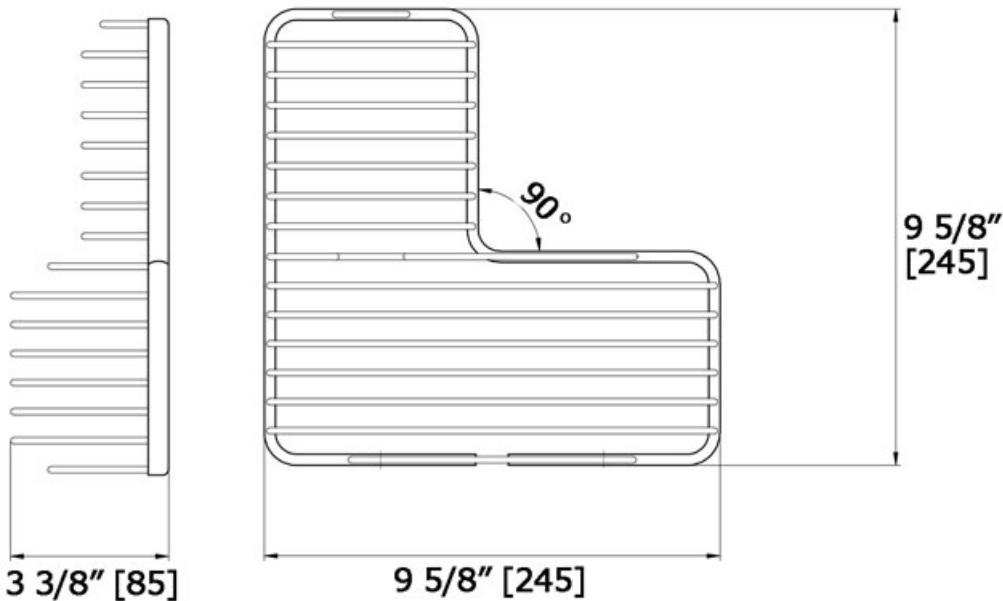

boutique

Corner Wire Basket

3391 ____ [specify finish]

LALOO ACCESSORIES
SERVICE@LALOO.CA
866-305-2566

Available Finishes

-  C chrome
-  PN polished nickel
-  BN brushed nickel
-  GD polished gold
-  BG brushed gold
-  MB matte black
-  WF white frost
-  SG stone grey

Complementary Accessories

3 Hook - Stacked Hinged Pivot
8654 C

3M Razor Hook
RZHook

Use metric dimensions for greatest accuracy. Specifications are subject to change without notice.

A
CELEBRATION
of ART &
FUNCTION