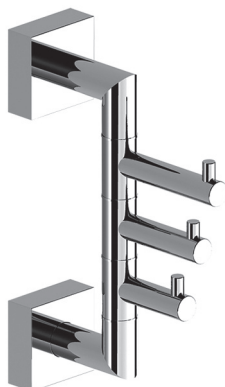

boutique

Corner Wire Basket

3391 ____ [specify finish]

LALOO ACCESSORIES
SERVICE@LALOO.CA
866-305-2566

Available Finishes

-  C chrome
-  PN polished nickel
-  BN brushed nickel
-  GD polished gold
-  BG brushed gold
-  MB matte black
-  WF white frost
-  SG stone grey

Complementary Accessories

3 Hook - Stacked Hinged Pivot
8654 C

3M Razor Hook
RZHook

Use metric dimensions for greatest accuracy. Specifications are subject to change without notice.

A
CELEBRATION
of ART &
FUNCTION