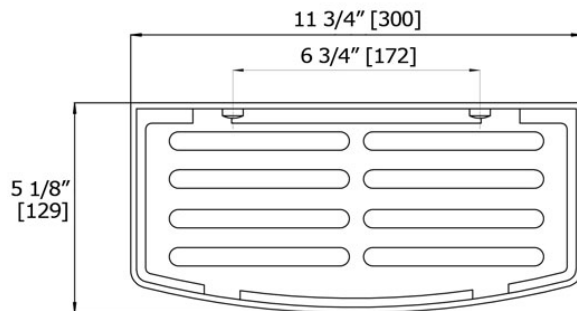

boutique

LALOO ACCESSORIES
SERVICE@LALOO.CA
866-305-2566

Rectangular Shower Caddy

3439 ____ [specify finish]

Matte Black

Available Finishes

PS polished stainless

BS brushed stainless

MB matte black

WF white frost

SG stone grey

Complementary Accessories

Corner Shower Caddy
3440

Wall Mount Soap Dispenser
K9385D

Use metric dimensions for
greatest accuracy.
Specifications are subject to
change without notice.