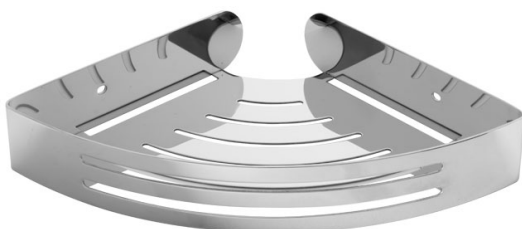

boutique

LALOO ACCESSORIES
SERVICE@LALOO.CA
866-305-2566

Rectangular Shower Caddy

3439 ____ [specify finish]

Matte Black

Available Finishes

PS polished stainless

BS brushed stainless

MB matte black

WF white frost

SG stone grey

Complementary Accessories

Corner Shower Caddy
3440

Wall Mount Soap Dispenser
K9385D

Use metric dimensions for
greatest accuracy.
Specifications are subject to
change without notice.