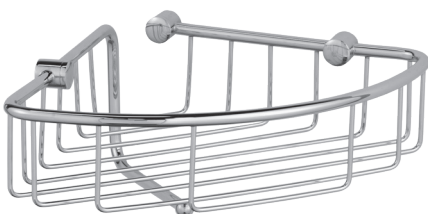

boutique

Bowl Brush and Porcelain Holder
3500TB _____ [specify finish]

LALOO ACCESSORIES
SERVICE@LALOO.CA
866-305-2566

Matte Black

Complementary Accessories

wire corner basket
3381

9½ squeegee and 3M hook
S0100 / SS0100

Available Finishes

-  C chrome
-  PN polished nickel
-  BN brushed nickel
-  GD polished gold
-  BG brushed gold
-  MB matte black
-  MC matte black & chrome
-  MG matte black & brushed gold
-  SG stone grey
-  WF white frost

Use metric dimensions for greatest accuracy. Specifications are subject to change without notice.

A
CELEBRATION
of ART &
FUNCTION