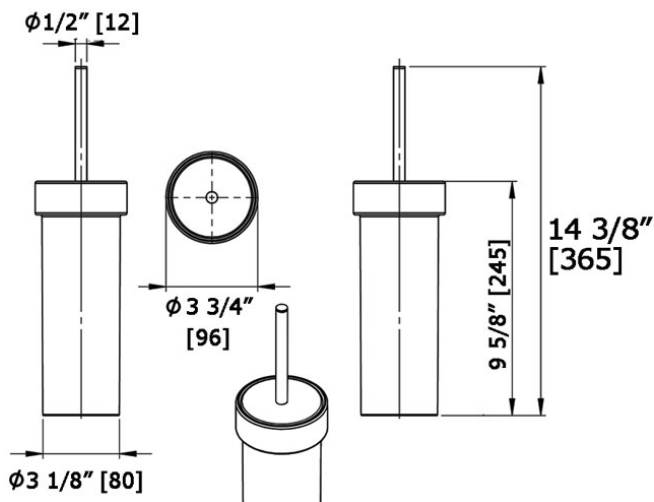

boutique

Bowl Brush and Porcelain Holder
3500TB _____ [specify finish]

LALOO ACCESSORIES
SERVICE@LALOO.CA
866-305-2566

Matte Black

Complementary Accessories

wire corner basket
3381

9½ squeegee and 3M hook
S0100 / SS0100

Use metric dimensions for greatest accuracy. Specifications are subject to change without notice.

A
CELEBRATION
of ART &
FUNCTION