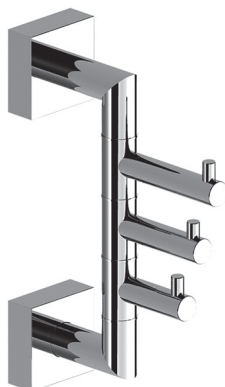

boutique

Wire Double Basket 9101 C

LALOO ACCESSORIES
SERVICE@LALOO.CA
866-305-2566

Available Finishes

C chrome

Two hooks located
under the lower basket.

Complementary Accessories

3 Hook - Stacked Hinged Pivot
8654 C

3M Razor Hook
RZHook

*Use metric dimensions for
greatest accuracy.
Specifications are subject to
change without notice.*

A
CELEBRATION
of ART &
FUNCTION