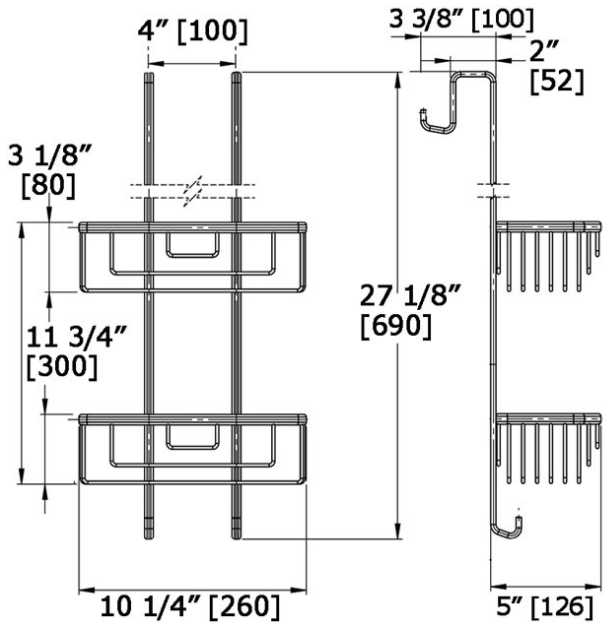

boutique

Wire Double Basket 9101 C

LALOO ACCESSORIES
SERVICE@LALOO.CA
866-305-2566

Available Finishes

C chrome

Two hooks located
under the lower basket.

Complementary Accessories

3 Hook - Stacked Hinged Pivot
8654 C

3M Razor Hook
RZHook

*Use metric dimensions for
greatest accuracy.
Specifications are subject to
change without notice.*

A
CELEBRATION
of ART &
FUNCTION