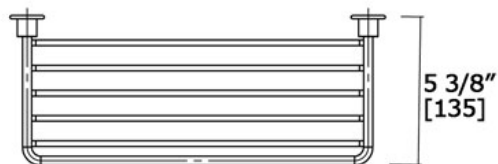

boutiQue

Wire Bottle Basket

9104 ____ [specify finish]

LALOO ACCESSORIES
SERVICE@LALOO.CA
866-305-2566