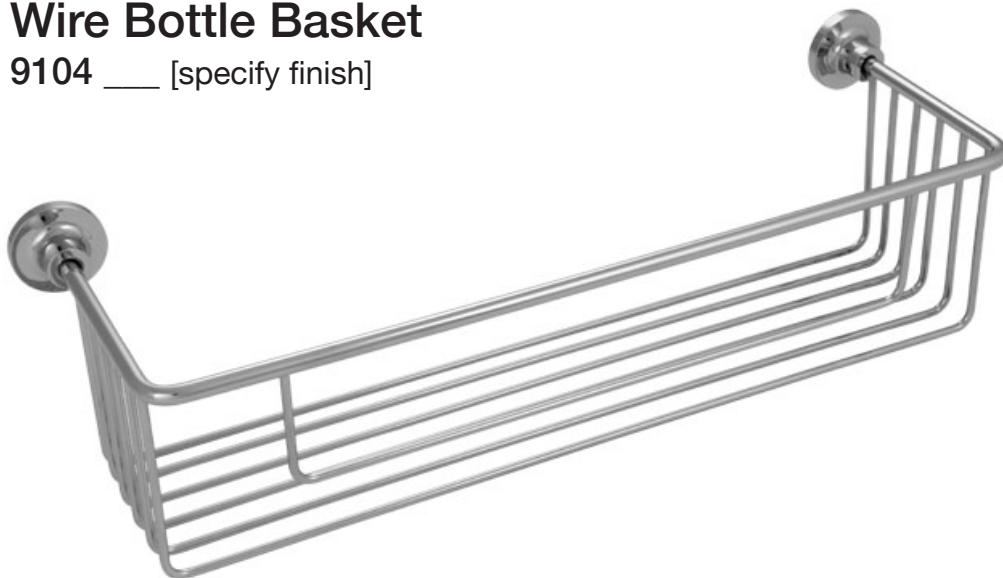

boutiQue

Wire Bottle Basket

9104 ____ [specify finish]

LALOO ACCESSORIES
SERVICE@LALOO.CA
866-305-2566

Available Finishes

C chrome

MB matte black

WF white frost

SG stone grey

Complementary Accessories

2 Hook Strip
7116-2

Draft ADA Safety Bar
D7112

Use metric dimensions for greatest accuracy. Specifications are subject to change without notice.

A
CELEBRATION
of ART &
FUNCTION