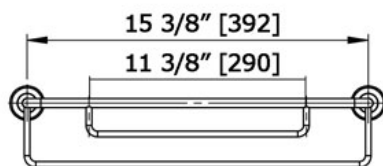

boutiQue

Wire Bottle Basket

9104 ____ [specify finish]

LALOO ACCESSORIES
SERVICE@LALOO.CA
866-305-2566