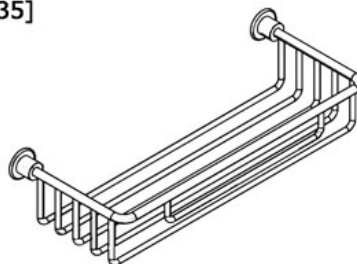

boutiQue

Wire Bottle Basket

9104 ____ [specify finish]

LALOO ACCESSORIES
SERVICE@LALOO.CA
866-305-2566

Available Finishes

C chrome

MB matte black

WF white frost

SG stone grey

Complementary Accessories

2 Hook Strip
7116-2

Draft ADA Safety Bar
D7112

Use metric dimensions for greatest accuracy. Specifications are subject to change without notice.

A
CELEBRATION
of ART &
FUNCTION