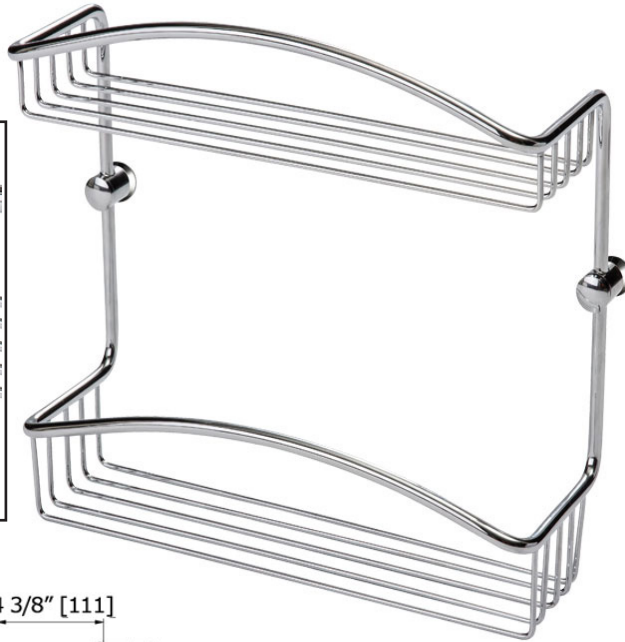

## Wire Double Basket

9107 \_\_\_\_ [specify finish]

LALOO ACCESSORIES  
SERVICE@LALOO.CA  
866-305-2566

### Complementary Accessories

2 Hook Strip  
7116-2

Draft ADA Safety Bar  
D7112

*Use metric dimensions for greatest accuracy. Specifications are subject to change without notice.*

A  
CELEBRATION  
of ART &  
FUNCTION