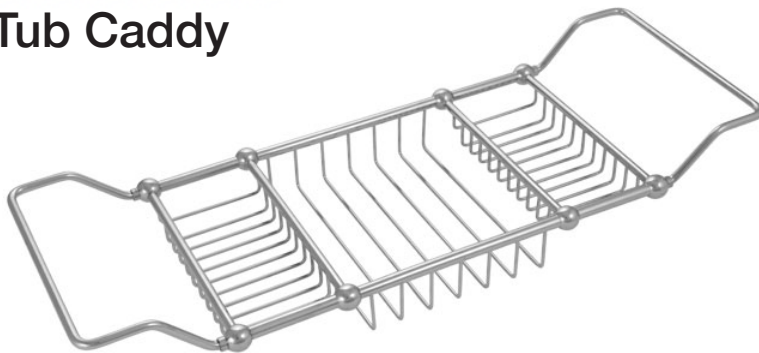

## Wire Tub Caddy 9124 C

LALOO ACCESSORIES  
SERVICE@LALOO.CA  
866-305-2566