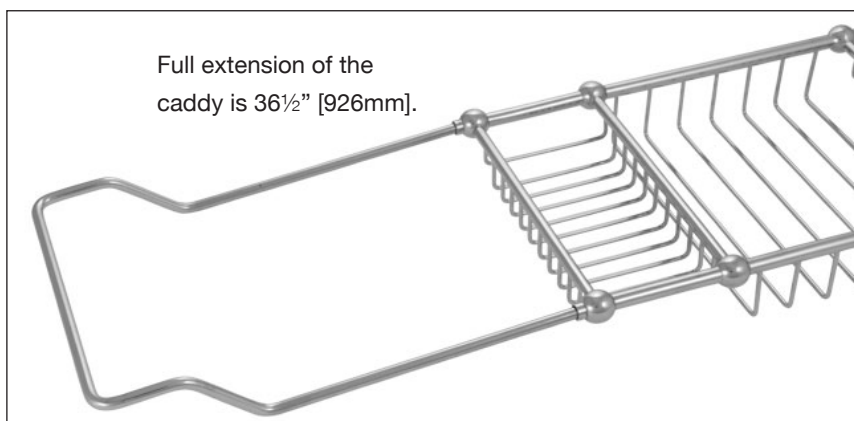

## Wire Tub Caddy 9124 C

LALOO ACCESSORIES  
SERVICE@LALOO.CA  
866-305-2566