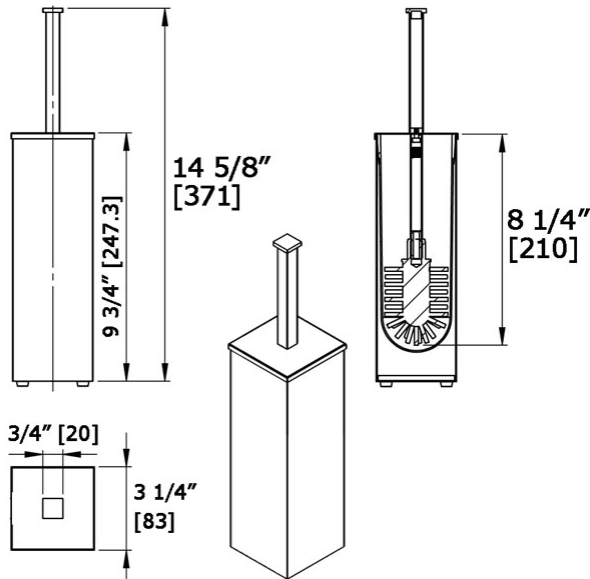

boutique

Bowl Brush and Holder [square]
9300 _____ [specify finish]

LALOO ACCESSORIES
SERVICE@LALOO.CA
866-305-2566