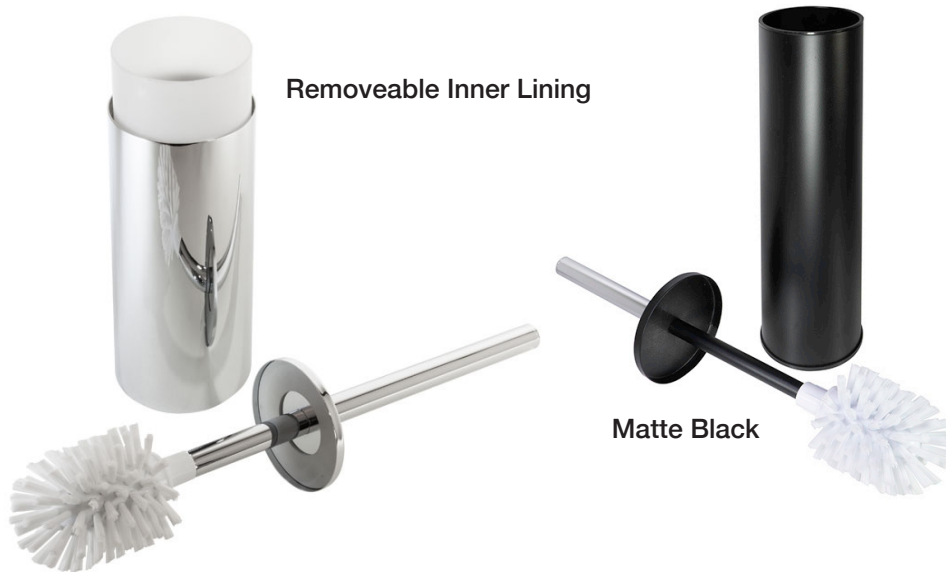

boutique

Bowl Brush and Holder [round]

9301 _____ [specify finish]

LALOO ACCESSORIES
SERVICE@LALOO.CA
866-305-2566

Available Finishes

-  C chrome
-  PN polished nickel
-  BN brushed nickel
-  GD polished gold
-  BG brushed gold
-  MB matte black
-  MC matte black & chrome
-  MG matte black & brushed gold
-  SG stone grey
-  WF white frost

Complementary Accessories

Floor Stand Paper Holder
9007N

9 1/2 Shower Squeegee
S0100

Use metric dimensions for greatest accuracy. Specifications are subject to change without notice.

A
CELEBRATION
of ART &
FUNCTION