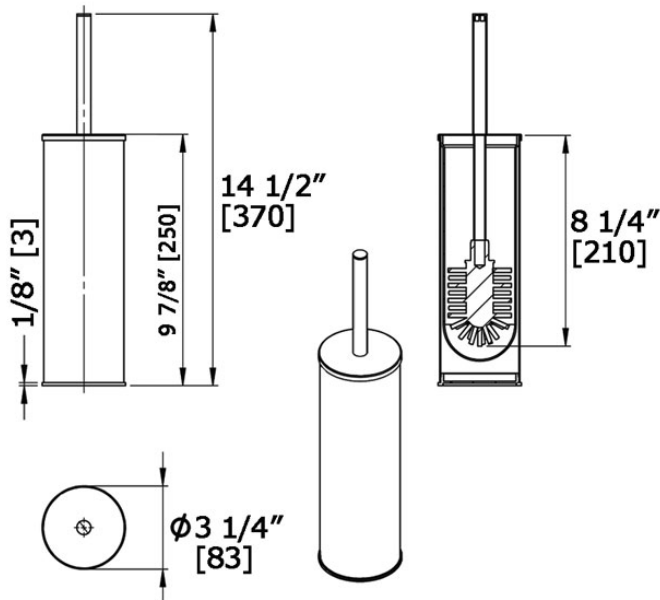

boutique

Bowl Brush and Holder [round]

9301 _____ [specify finish]

LALOO ACCESSORIES
SERVICE@LALOO.CA
866-305-2566

Available Finishes

-  C chrome
-  PN polished nickel
-  BN brushed nickel
-  GD polished gold
-  BG brushed gold
-  MB matte black
-  MC matte black & chrome
-  MG matte black & brushed gold
-  SG stone grey
-  WF white frost

Complementary Accessories

Floor Stand Paper Holder
9007N

9 1/2 Shower Squeegee
S0100

Use metric dimensions for greatest accuracy. Specifications are subject to change without notice.

A
CELEBRATION
of ART &
FUNCTION