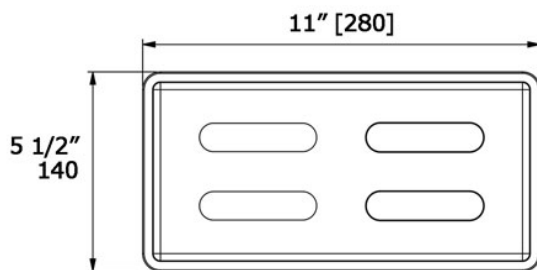

boutique

LALOO ACCESSORIES
SERVICE@LALOO.CA
866-305-2566

Rectangular Shower Caddy CB3432

Removeable inner basket

Complementary Accessories

Corner Shower Caddy
CB3431

ADA Safety Grab Bar
7112ADA

Available Finishes

C chrome

Use metric dimensions for greatest accuracy. Specifications are subject to change without notice.

A
CELEBRATION
of ART &
FUNCTION