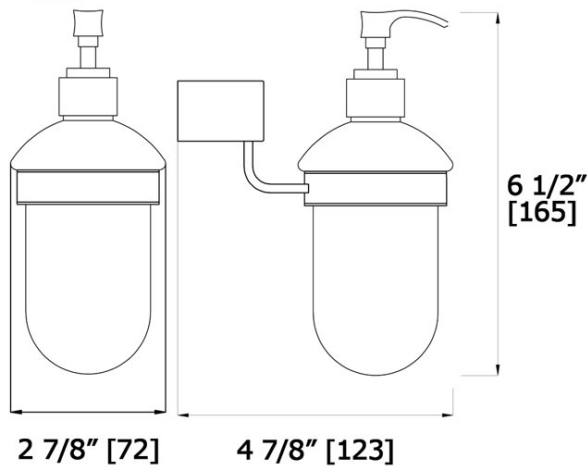

## Soap Dispenser and Holder K9385D C

LALOO ACCESSORIES  
SERVICE@LALOO.CA  
866-305-2566

Complements Hero and Steele II collection.

### Complementary Accessories

Hero Collection includes:

- single towel bar (small)
- single towel bar (medium)
- single towel bar
- double towel bar
- robe hook
- hand towel ring
- paper holder
- towel shelf

### *Available Finishes*

C chrome

*Use metric dimensions for  
greatest accuracy.  
Specifications are subject to  
change without notice.*

A  
CELEBRATION  
of ART &  
FUNCTION