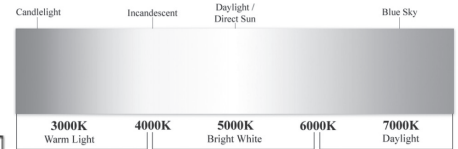

LED Mirrors

Matte Black Frame with Side Sconces
M00532LD

LALOO ACCESSORIES
SERVICE@LALOO.CA
866-305-2566

Mirror Features

MB matte black

The temperature of colour is measured in Kelvins, ranging from 1,000K to 10,000K.

Natural sunlight varies from 5,000K to 6500K. The higher end of the scale has a “cooler” feel to it and has a more white or blue colour hue.

The lower end of the scale range has a “warmer” feel with a more orange or yellow hue to the colour.

A simple table to predict the brightness (lumens) of a LED mirror knowing the brightness of an incandescent bulb (w).

Light Bulb Watts Conversion Table						
watts	25	40	60	75	100	150
lumens	375	600	900	1125	1500	2250