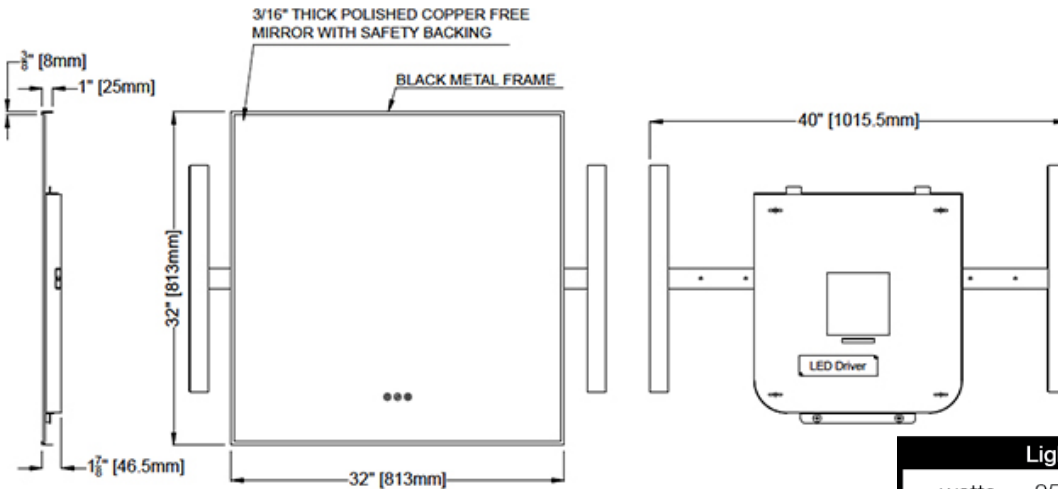

LED Mirrors

Matte Black Frame with Side Sconces
M00532LD

LALOO ACCESSORIES
SERVICE@LALOO.CA
866-305-2566

Mirror Features

MB matte black

The temperature of colour is measured in Kelvins, ranging from 1,000K to 10,000K.

A simple table to predict the brightness (lumens) of a LED mirror knowing the brightness of an incandescent bulb (w).

Light Bulb Watts Conversion Table						
watts	25	40	60	75	100	150
lumens	375	600	900	1125	1500	2250