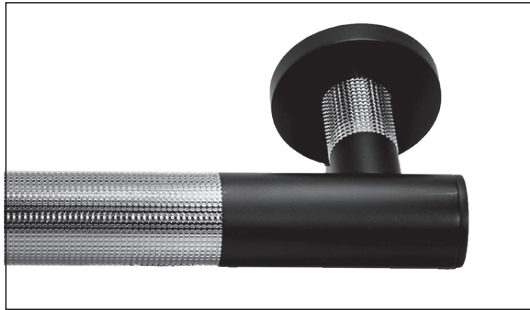

## ADA Safety Bar

D7124ADA \_\_\_\_ (specify finish)

LALOO ACCESSORIES

SERVICE@LALOO.CA

866-305-2566

Matte Black with  
Chrome Accents

### Complementary Accessories

- robe hook
- single towel bar (medium)
- single towel bar
- extended double towel bar
- hand towel bar (right hand opening) (left hand opening)
- paper holder (right hand opening) (left hand opening)
- pivot paper holder
- triple hook