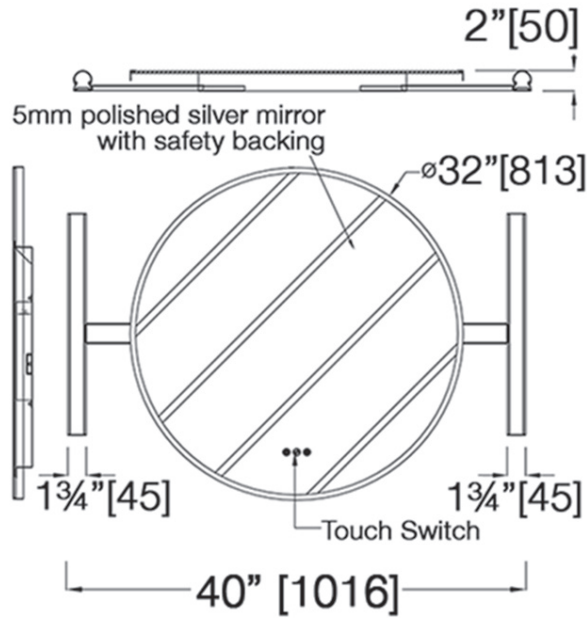

# LED Mirrors

30" Matte Black Round with Side Sconce  
H00501LD

LALOO ACCESSORIES

SERVICE@LALOO.CA

866-305-2566

## Complementary Accessories

Magnification Mirror - 2016MB

Tyme Collection T2600 series

Use metric dimensions for greatest accuracy. Specifications are subject to change without notice.

A  
CELEBRATION  
of ART &  
FUNCTION