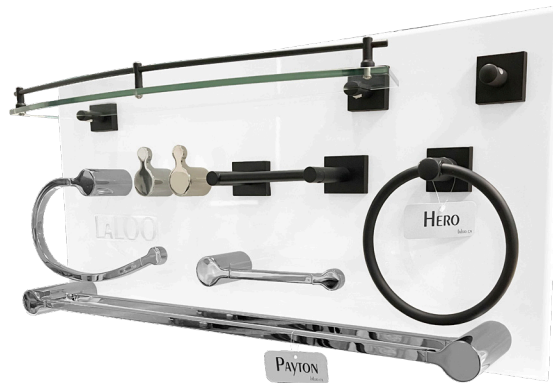

LED Mirrors

Matte Black Oval with Perimeter Lighting
H02436LD

LALOO ACCESSORIES
SERVICE@LALOO.CA
866-305-2566

Available Finishes

MB matte black

Complementary Accessories

Magnification Mirror - 2016MB

Hero Collection H2600 series

Use metric dimensions for greatest accuracy. Specifications are subject to change without notice.

A
CELEBRATION
of ART &
FUNCTION