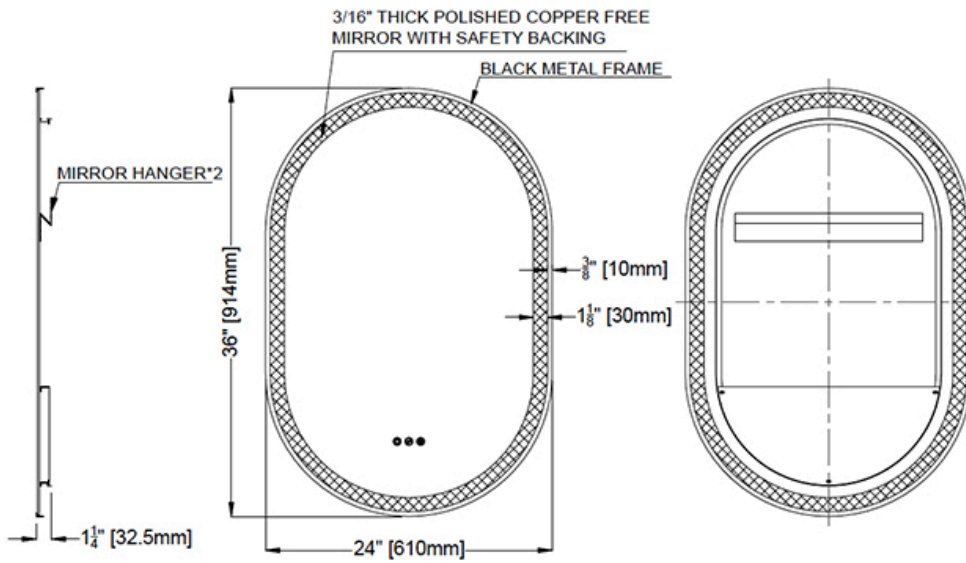

LED Mirrors

Matte Black Oval with Perimeter Lighting
H02436LD

LALOO ACCESSORIES
SERVICE@LALOO.CA
866-305-2566

Available Finishes

MB matte black

Complementary Accessories

Magnification Mirror - 2016MB

Hero Collection H2600 series

Use metric dimensions for greatest accuracy. Specifications are subject to change without notice.

A
CELEBRATION
of ART &
FUNCTION