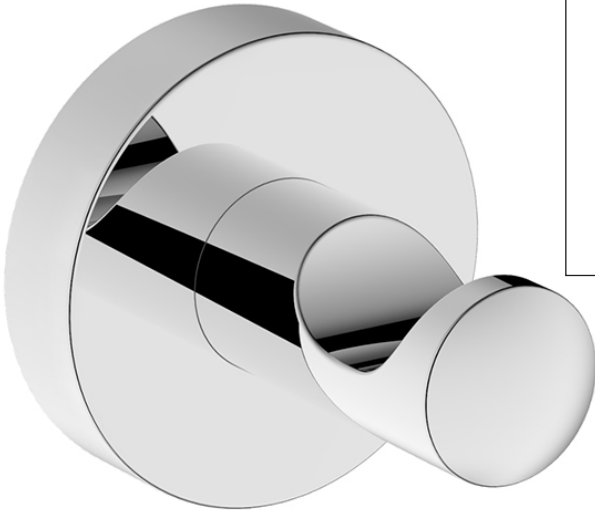

Tyme

Single Robe Hook

T2682 ____ (specify finish)

LALOO ACCESSORIES

SERVICE@LALOO.CA

866-305-2566

Available Finishes

C chrome

MB matte black

1 3/4" [45]

2" [52]

Complementary Accessories

- robe hook
- single towel bar (small)
- single towel bar (medium)
- single towel bar
- extended double towel bar
- hand towel ring
- paper holder

- double paper holder (3025C)

Use metric dimensions for greatest accuracy. Specifications are subject to change without notice.

A
CELEBRATION
of ART &
FUNCTION