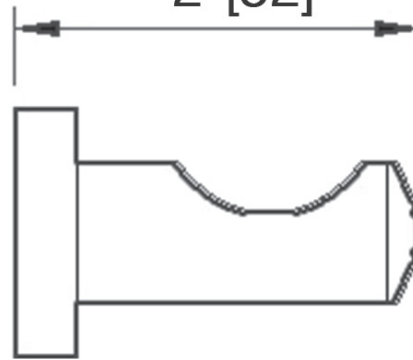

Tyme

Single Robe Hook

T2682 ____ (specify finish)

LALOO ACCESSORIES

SERVICE@LALOO.CA

866-305-2566

Available Finishes

C chrome

MB matte black

1 3/4" [45]

2" [52]

Complementary Accessories

- robe hook
- single towel bar (small)
- single towel bar (medium)
- single towel bar
- extended double towel bar
- hand towel ring
- paper holder

- double paper holder (3025C)

Use metric dimensions for greatest accuracy. Specifications are subject to change without notice.

A
CELEBRATION
of ART &
FUNCTION