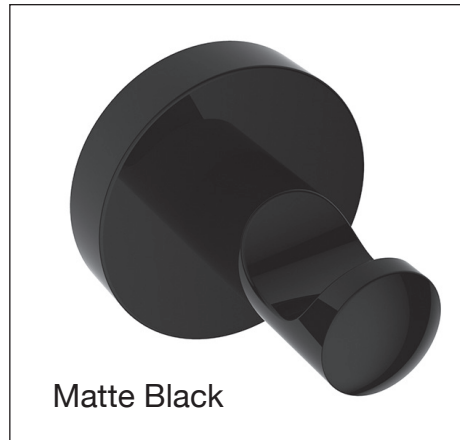

Tyme

Single Robe Hook

T2682 ____ (specify finish)

LALOO ACCESSORIES

SERVICE@LALOO.CA

866-305-2566

Available Finishes

C chrome

MB matte black

1 3/4" [45]

2" [52]

Complementary Accessories

- robe hook
- single towel bar (small)
- single towel bar (medium)
- single towel bar
- extended double towel bar
- hand towel ring
- paper holder

- double paper holder (3025C)

Use metric dimensions for greatest accuracy. Specifications are subject to change without notice.

A
CELEBRATION
of ART &
FUNCTION