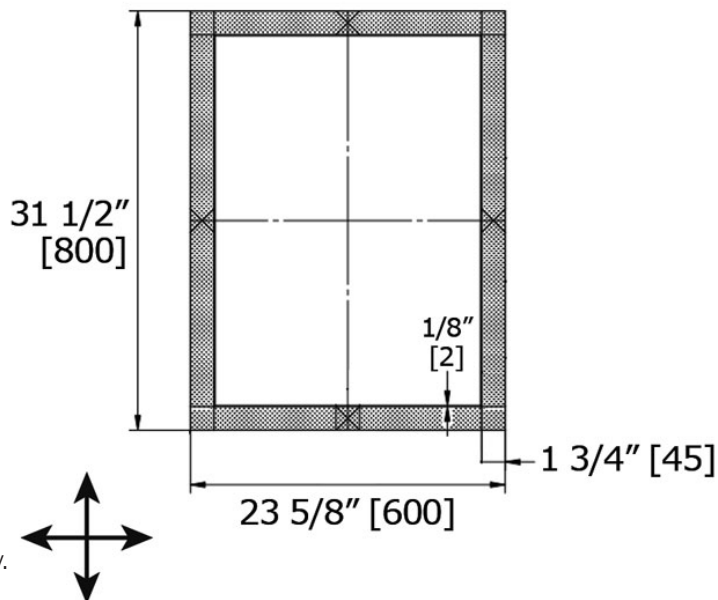

Decorative Mirrors

Etched Frosted Frame

M00633

LALOO ACCESSORIES

SERVICE@LALOO.CA

866-305-2566