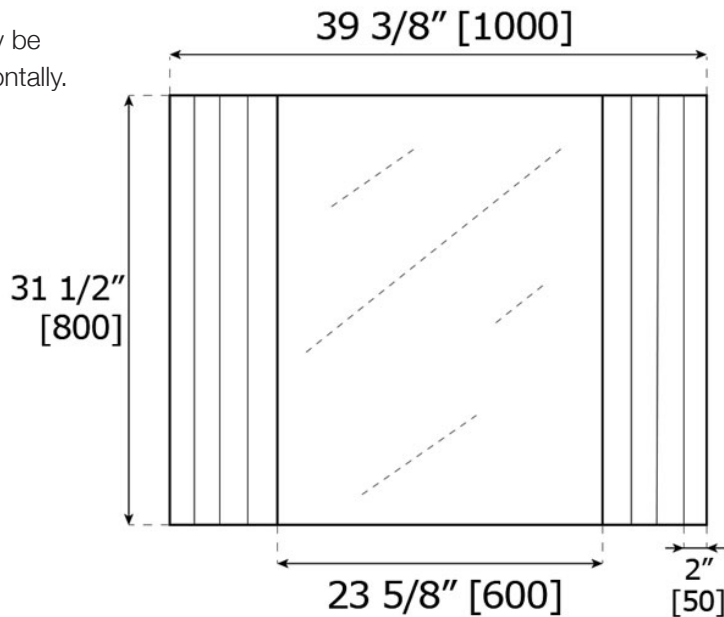

# Decorative Mirrors

Parallel and graded etched frame  
M22005

LALOO ACCESSORIES  
SERVICE@LALOO.CA  
866-305-2566

Mirror can only be installed horizontally.

## Mirror Features

Pilkington Glass with silver plating of  $\geq 700\text{mg/m}^2$  ensures  $\geq 85\%$  reflectivity

Decorative mirrors come with mounting hardware and 'L' shaped screw

Foam spacers ensure that mirror is plumb.