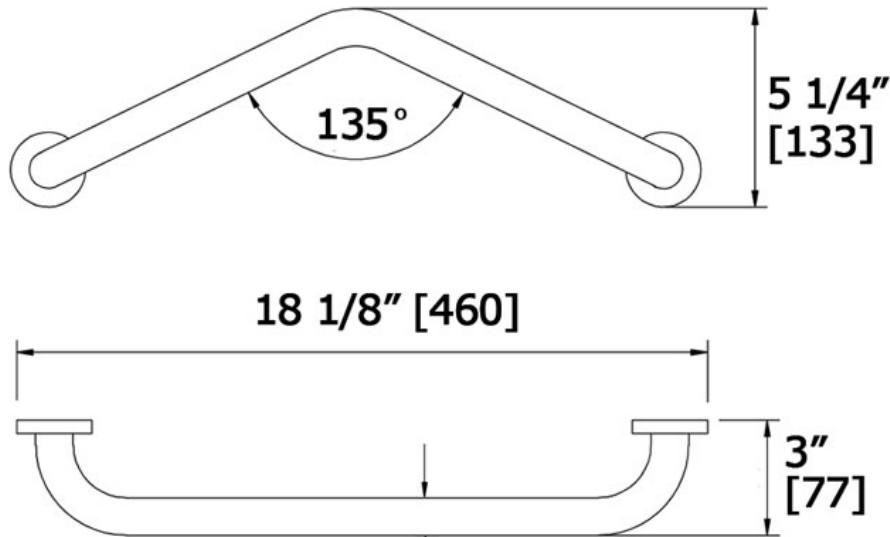

Decorative Grab Bars

Angled - 18 1/8"

1013 ____ (specify finish)

LALOO ACCESSORIES

SERVICE@LALOO.CA

866-305-2566

Available Finishes

-  C chrome
-  PN polished nickel
-  BN brushed nickel
-  GD polished gold
-  BG brushed gold
-  MB matte black
-  MC matte black & chrome
-  MG matte Black & brushed gold
-  WF white frost
-  SG stone grey

Complementary Accessories

Straight Grab Bar
1012

Shower Squeegee
S0100 or S0200

Use metric dimensions for greatest accuracy. Specifications are subject to change without notice.

A
CELEBRATION
of ART &
FUNCTION