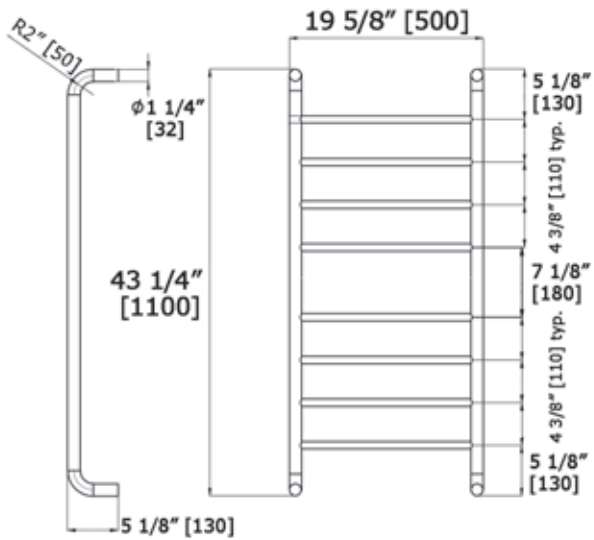

BOUTIQUE

8 BAR TOWEL LADDER

3800R

AVAILABLE FINISHES:
POLISHED STAINLESS

LALOO ACCESSORIES
laloocanada.com
866.305.2566
SERVICE@laloocanada.com