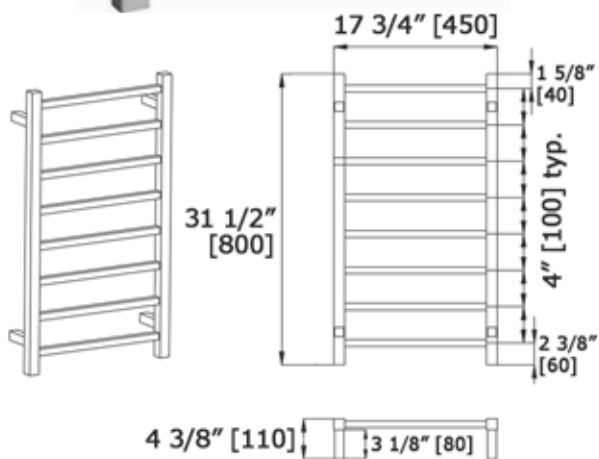

BOUTIQUE

8 BAR TOWEL LADDER

3800S

AVAILABLE FINISHES:
POLISHED STAINLESS

LALOO ACCESSORIES
laloocanada.com
866.305.2566
SERVICE@laloocanada.com