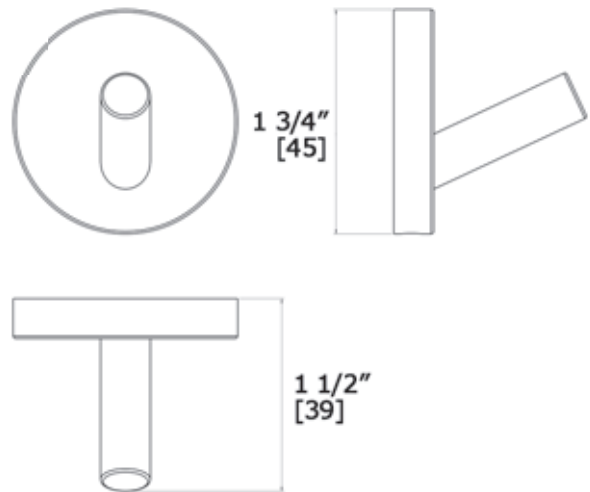

BOUTIQUE

SINGLE HOOK

7115-1

AVAILABLE FINISHES:

CHROME, MATTE BLACK

BRUSHED NICKEL, POLISHED NICKEL, POLISHED BLACK NICKEL

BRUSHED GOLD, POLISHED GOLD, ROSE GOLD

LALOO ACCESSORIES