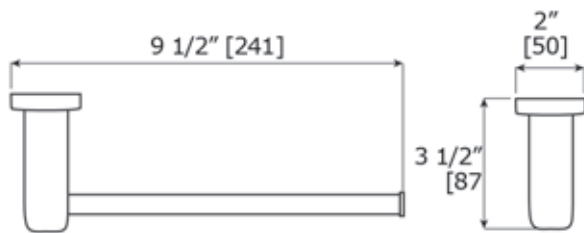

JAZZ

HAND TOWEL HOLDER

J1880RH

Available Finishes:

CHROME, MATTE BLACK

BRUSHED NICKEL, POLISHED NICKEL, POLISHED BLACK NICKEL

BRUSHED GOLD, POLISHED GOLD, ROSE GOLD

LALOO ACCESSORIES