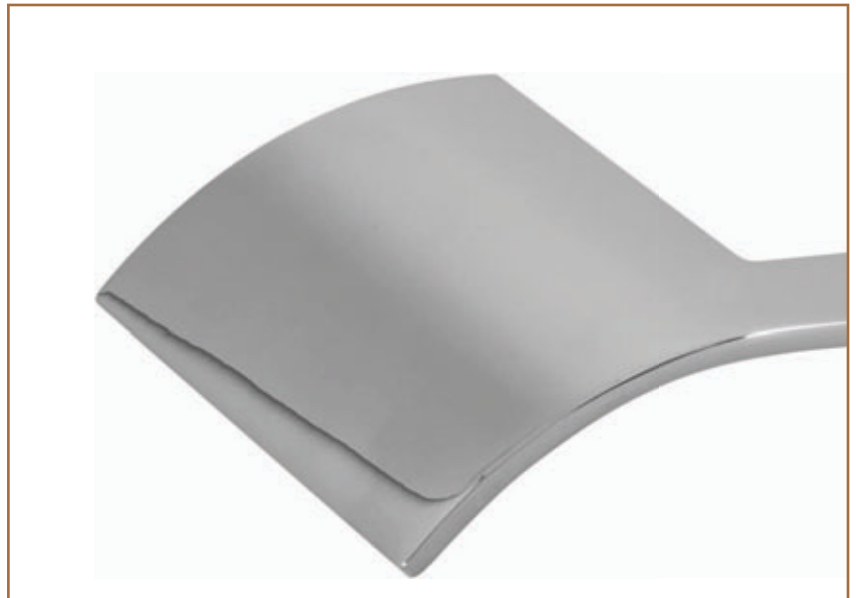

# Radius Paper Holder R3086

Available Finishes:

CHROME, MATTE BLACK

BRUSHED NICKEL, POLISHED NICKEL, POLISHED BLACK NICKEL

BRUSHED GOLD, POLISHED GOLD, ROSE GOLD

LALOO ACCESSORIES

[laloocanada.com](http://laloocanada.com)