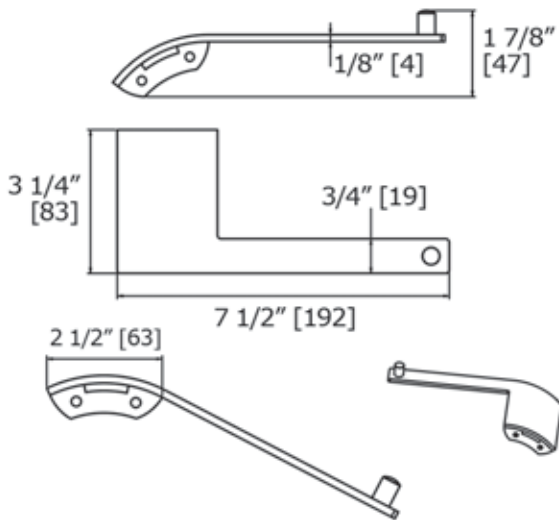

# Radius Paper Holder R3086

Available Finishes:

CHROME, MATTE BLACK

BRUSHED NICKEL, POLISHED NICKEL, POLISHED BLACK NICKEL

BRUSHED GOLD, POLISHED GOLD, ROSE GOLD

LALOO ACCESSORIES

[laloocanada.com](http://laloocanada.com)