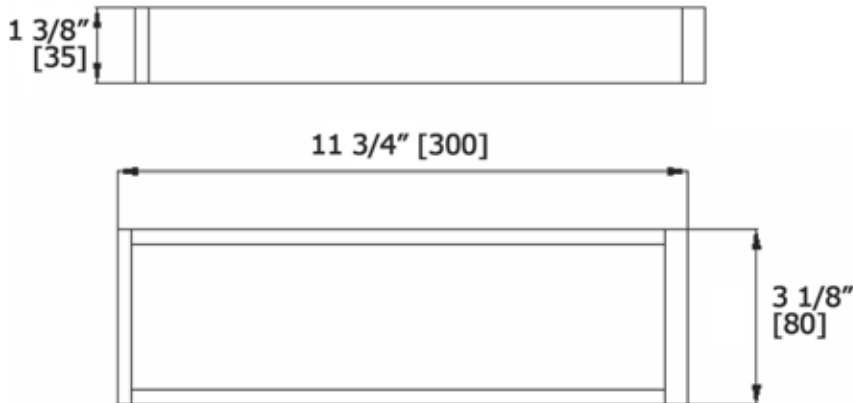

UPTON

DOUBLE TOWEL BAR

U9212D - PROJECTION

AVAILABLE FINISHES:

CHROME, MATTE BLACK

BRUSHED NICKEL, POLISHED NICKEL, POLISHED BLACK NICKEL

BRUSHED GOLD, POLISHED GOLD, ROSE GOLD

LALOO ACCESSORIES