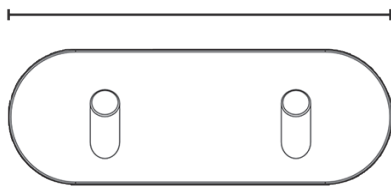

# Hooks

Double Hook Strip  
7115-2C

LALOO ACCESSORIES  
SERVICE@LALOO.CA  
866-305-2566

5 1/8" [130]

1 3/4" [44]

1 1/2" [38]

### Tyme Collection

- robe hook
- single towel bar (medium)
- single towel bar
- extended double towel bar
- paper holder  
(right hand opening)  
(left hand opening)

*Use metric dimensions for greatest accuracy. Specifications are subject to change without notice.*