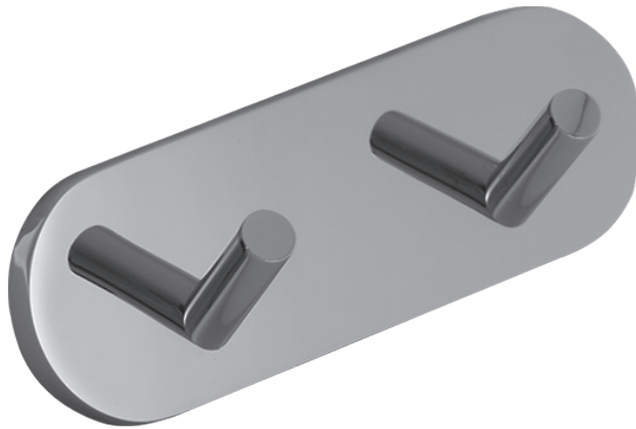

# Hooks

Double Hook Strip  
7115-2C

LALOO ACCESSORIES  
SERVICE@LALOO.CA  
866-305-2566

5 1/8" [130]

1 3/4" [44]

1 1/2" [38]

## Available Finishes

C chrome

### Tyme Collection

- robe hook
- single towel bar (medium)
- single towel bar
- extended double towel bar
- paper holder  
(right hand opening)  
(left hand opening)

*Use metric dimensions for greatest accuracy. Specifications are subject to change without notice.*