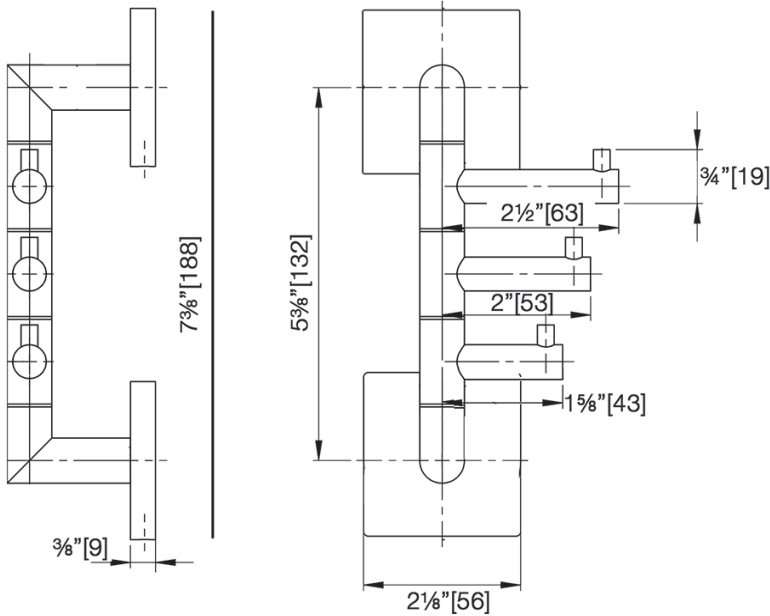

Hooks

3 Hook - Stacked Hinged Pivot
8654C

LALOO ACCESSORIES
SERVICE@LALOO.CA
866.305.2566

Available Finishes

C chrome

Complementary Accessories

Hero Collection

- robe hook
- single towel bar (medium)
- single towel bar
- extended double towel bar
- paper holder
(right hand opening)
(left hand opening)

Use metric dimensions for
greatest accuracy.
Specifications are subject to
change without notice.

A
CELEBRATION
of ART &
FUNCTION