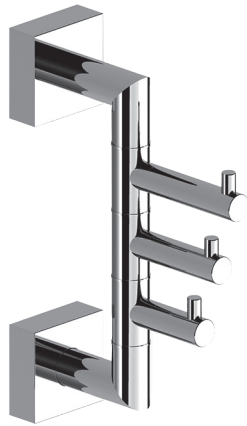

Hooks

3 Hook - Stacked Hinged Pivot
8654C

LALOO ACCESSORIES
SERVICE@LALOO.CA
866.305.2566

Available Finishes

C chrome

Complementary Accessories

Hero Collection

- robe hook
- single towel bar (medium)
- single towel bar
- extended double towel bar
- paper holder
(right hand opening)
(left hand opening)

Use metric dimensions for
greatest accuracy.
Specifications are subject to
change without notice.

A
CELEBRATION
of ART &
FUNCTION