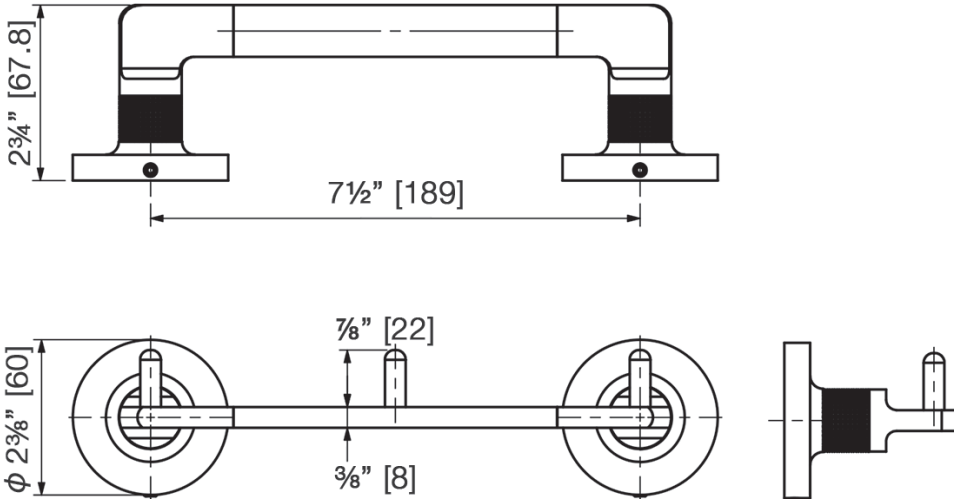

Draft

Triple Hook

D7183 ____ (specify finish)

LALOO ACCESSORIES

SERVICE@LALOO.CA

866-305-2566

Complementary Accessories

- robe hook
- single towel bar (medium)
- single towel bar
- extended double towel bar
- hand towel bar (right hand opening) (left hand opening)
- paper holder (right hand opening) (left hand opening)

- ADA safety bars
- pivot paper holder

Available Finishes

-  **C** chrome
-  **PN** polished nickel
-  **BN** brushed nickel
-  **GD** polished gold
-  **BG** brushed gold
-  **MB** matte black
-  **MC** matte black & chrome
-  **MG** matte black & brushed gold
-  **CW** chrome & white frost
-  **CG** chrome & stone grey
-  **CM** chrome & matte black

Use metric dimensions for greatest accuracy. Specifications are subject to change without notice.

A
CELEBRATION
of ART &
FUNCTION