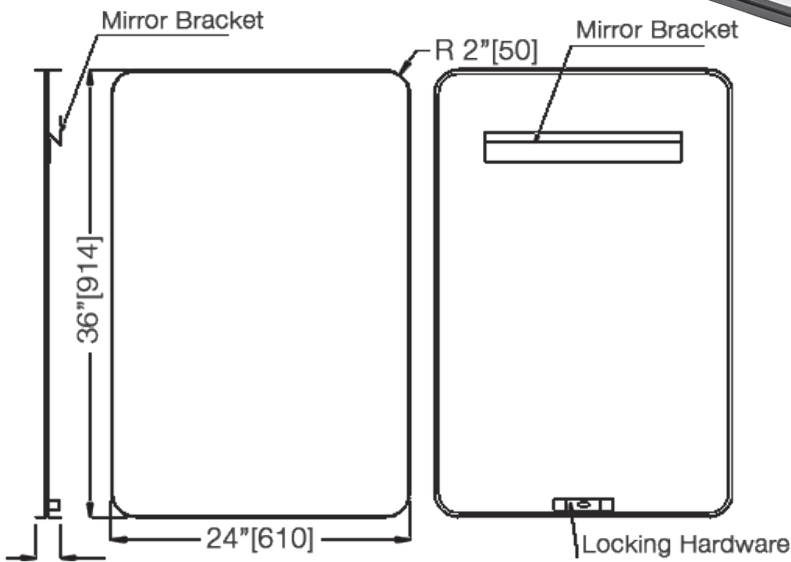

### Complementary Accessories

Magnification Mirror - 2016MB

Towel Tree - 8300MB

Use metric dimensions for greatest accuracy. Specifications are subject to change without notice.

A  
CELEBRATION  
of ART &  
FUNCTION