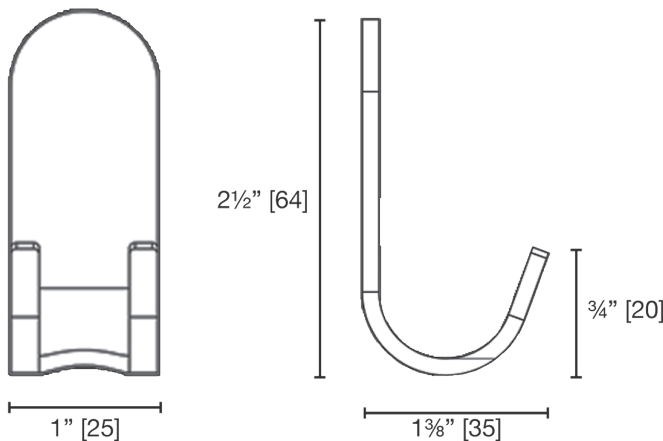

Hooks

3M Single Hook

RZHook ____ [specify finish]

LALOO ACCESSORIES

SERVICE@LALOO.CA

866-305-2566

Mount 2 hooks back to back on shower glass enclosure. Hang robe on outside hook and hang sponges, loofah or razors on inside hook.

Companion accessory with the 9½" SS0100 squeegee and 13¾" SS0200 squeegee.

3M™ VHB™ Tapes are high-strength, double sided acrylic foam tapes which quickly create a permanent bond that actually builds strength over time. The soft conformable foam molds to irregular surfaces and joins a variety of materials including aluminum, steel, brass, glass, plastics and painted and powder coated surfaces with a tensile strength of 90lbs. [3M 5952 specification]

Complementary Accessories

wire corner basket
3381

squeegee with 3M hook
S0100
S0200

Available Finishes

Use metric dimensions for greatest accuracy. Specifications are subject to change without notice.

A
CELEBRATION
of ART &
FUNCTION