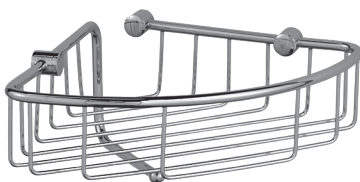

Hooks

3M Single Hook

RZHook ____ [specify finish]

LALOO ACCESSORIES

SERVICE@LALOO.CA

866-305-2566

Mount 2 hooks back to back on shower glass enclosure. Hang robe on outside hook and hang sponges, loofah or razors on inside hook.

Companion accessory with the 9½" SS0100 squeegee and 13¾" SS0200 squeegee.

3M™ VHB™ Tapes are high-strength, double sided acrylic foam tapes which quickly create a permanent bond that actually builds strength over time. The soft conformable foam molds to irregular surfaces and joins a variety of materials including aluminum, steel, brass, glass, plastics and painted and powder coated surfaces with a tensile strength of 90lbs. [3M 5952 specification]

Complementary Accessories

wire corner basket
3381

squeegee with 3M hook
S0100
S0200

Available Finishes

Use metric dimensions for greatest accuracy. Specifications are subject to change without notice.

A
CELEBRATION
of ART &
FUNCTION