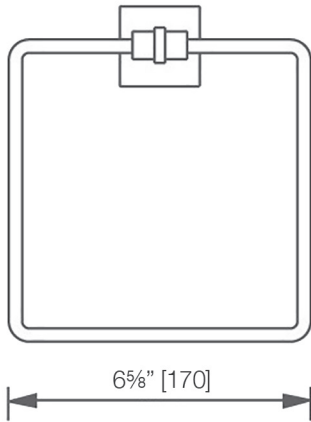

Yukon

Hand Towel Ring

Y5480 ____ (specify finish)

LALOO ACCESSORIES

SERVICE@LALOO.CA

866-305-2566

towel hanging space - 6 1/8"

Available Finishes

C chrome

MB matte black

Complementary Accessories

- robe hook
- single towel bar
- extended double towel bar
- hand towel ring
- paper holder

- Hero pivot paper holder [H2686P]

Use metric dimensions for greatest accuracy. Specifications are subject to change without notice.