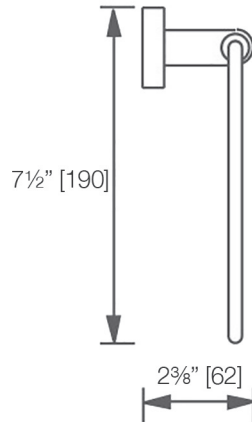

Yukon

Hand Towel Ring

Y5480 ____ (specify finish)

LALOO ACCESSORIES

SERVICE@LALOO.CA

866-305-2566

towel hanging space - 6 1/8"

Available Finishes

C chrome

MB matte black

Complementary Accessories

- robe hook
- single towel bar
- extended double towel bar
- hand towel ring
- paper holder

- Hero pivot paper holder [H2686P]

Use metric dimensions for greatest accuracy. Specifications are subject to change without notice.