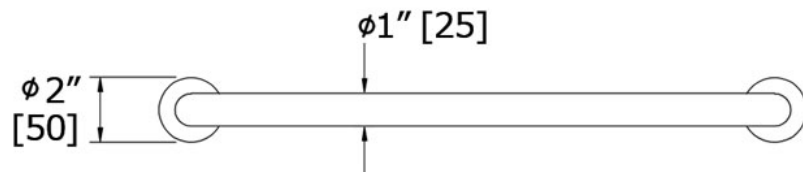

# Decorative Grab Bars

Straight - 19 5/8"

1012 \_\_\_\_ (specify finish)

LALOO ACCESSORIES

SERVICE@LALOO.CA

866-305-2566

## Complementary Accessories

Angled Grab Bar  
1013

Shower Squeegee  
20100 - 20000