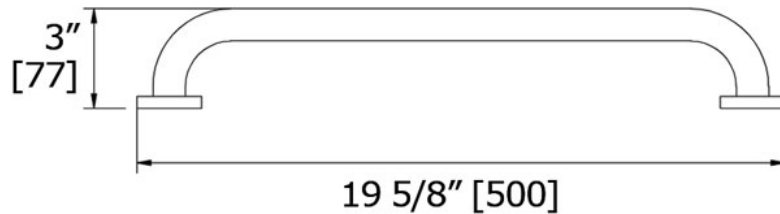

# Decorative Grab Bars

Straight - 19 5/8"

1012 \_\_\_\_ (specify finish)

LALOO ACCESSORIES

SERVICE@LALOO.CA

866-305-2566

## Complementary Accessories

Angled Grab Bar  
1013

Shower Squeegee  
20100 - 20000