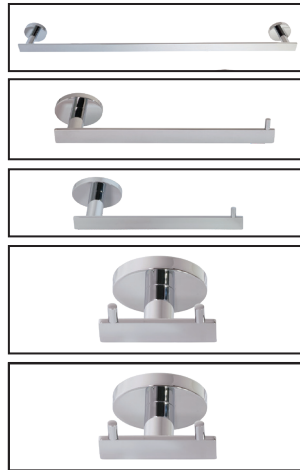

## Essential Accessory Kit

A6900 \_\_\_\_ (specify finish)

LALOO ACCESSORIES

SERVICE@laloo.ca

866-305-2566

5 piece set:

- single towel bar
- hand towel bar
- paper holder
- robe hook x 2

### Complementary Accessories

- robe hook
- single towel bar
- hand towel bar
- paper holder
  
- essential accessory kit (5 piece)

Use metric dimensions for greatest accuracy. Specifications are subject to change without notice.