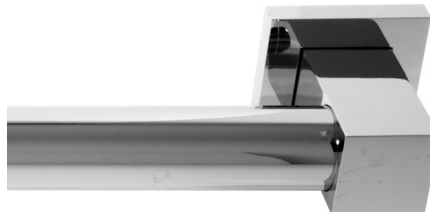

Karre II

Single Glass Shelf
K9387C

LALOO ACCESSORIES
SERVICE@laloo.ca
866-305-2566

20 1/2" [520]

5 1/8" [129]

1 1/2"
[38.5]

Complementary Accessories

Single Corner Shelf
5611T

ADA Safety Bar
S3224ADAC

Available Finishes

C chrome

Use metric dimensions for
greatest accuracy.
Specifications are subject to
change without notice.

A
CELEBRATION
of ART &
FUNCTION