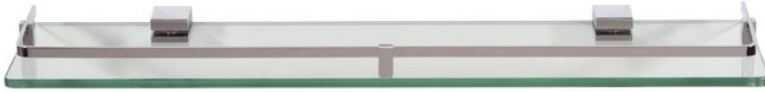

Karre II

Single Glass Shelf
K9387C

LALOO ACCESSORIES
SERVICE@laloo.ca
866-305-2566

20 1/2" [520]

5 1/8" [129]

1 1/2"
[38.5]

Complementary Accessories

Single Corner Shelf
5611T

ADA Safety Bar
S3224ADAC

Available Finishes

C chrome

Use metric dimensions for
greatest accuracy.
Specifications are subject to
change without notice.

A
CELEBRATION
of ART &
FUNCTION