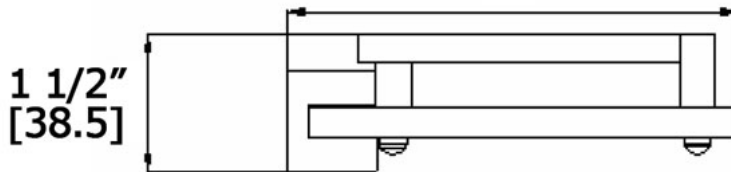

Karre II

Single Glass Shelf
K9387C

LALOO ACCESSORIES
SERVICE@laloo.ca
866-305-2566

20 1/2" [520]

5 1/8" [129]

1 1/2"
[38.5]

Complementary Accessories

Single Corner Shelf
5611T

ADA Safety Bar
S3224ADAC

Available Finishes

C chrome

Use metric dimensions for
greatest accuracy.
Specifications are subject to
change without notice.

A
CELEBRATION
of ART &
FUNCTION