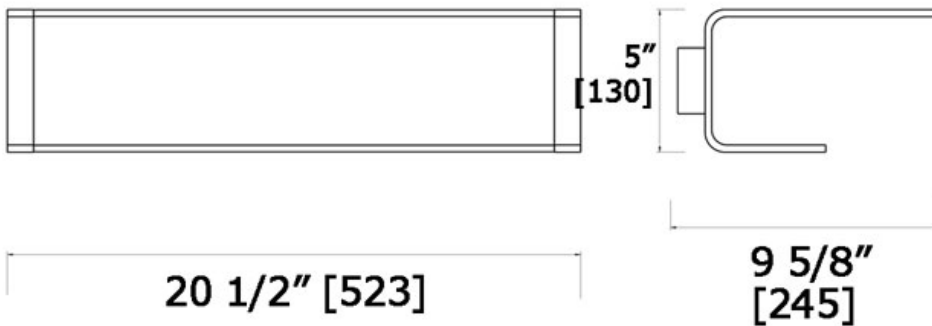

Complementary Accessories

ADA safety grab bar
D7136ADA

shower caddy
3439